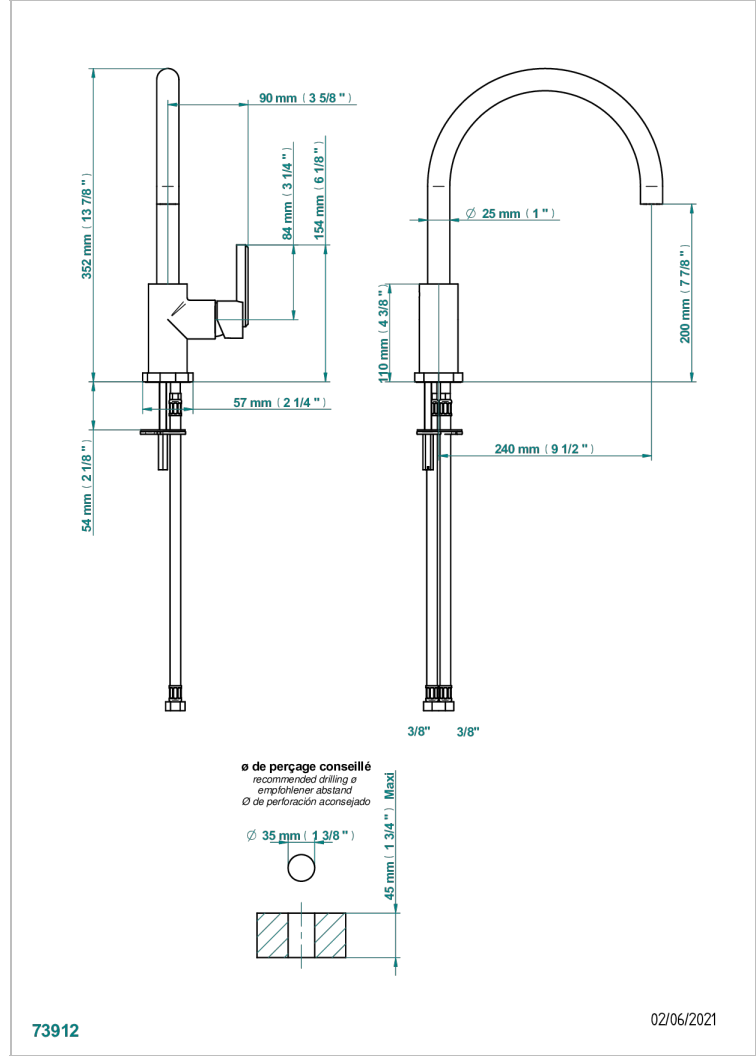

# LES ONDES

G8A-6181N

Single lever sink mixer with swivel spout

## CHARACTERISTIC

- Les Ondes
- Single lever sink mixer with swivel spout