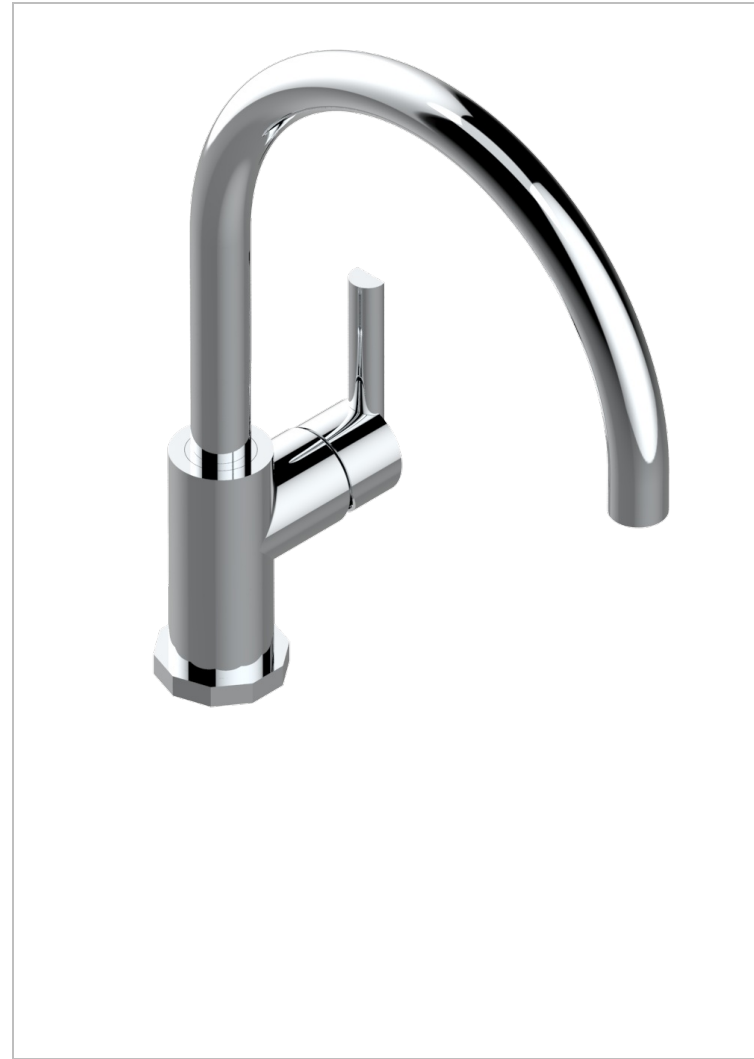

LES ONDES

G8A-6181N

Single lever sink mixer with swivel spout

CHARACTERISTIC

- Les Ondes
- Single lever sink mixer with swivel spout

AVAILABLE FINITIONS

Antique nickel - H28
Black ceram - D30
Blush PVD - H62
Brass color PVD - H49
Brown bronze color PVD - F33
Gold color PVD - H52

Graphite PVD - H64
Lacquered light bronze - D01
Matt Umber PVD - H67
Matt blush PVD - H60
Matt brass color PVD - H50
Matt brown bronze color PVD - F34

Matt chrome - C02
Matt gold - F07
Matt gold color PVD - H53
Matt graphite PVD - H65
Matt nickel (color finish) - C01
Matt nickel color PVD - H56

Natural smoked Brass - A13
Nickel color PVD - H55
Polished chrome (color finish) - A02
Polished chrome / Polished gold (color finish) - G02
Polished gold (color finish) - F01
Polished nickel - B01

Soft gold - F30
Soft matt gold - F31
Umber PVD - H66
Varnished matt antique red copper (color finish) - H07