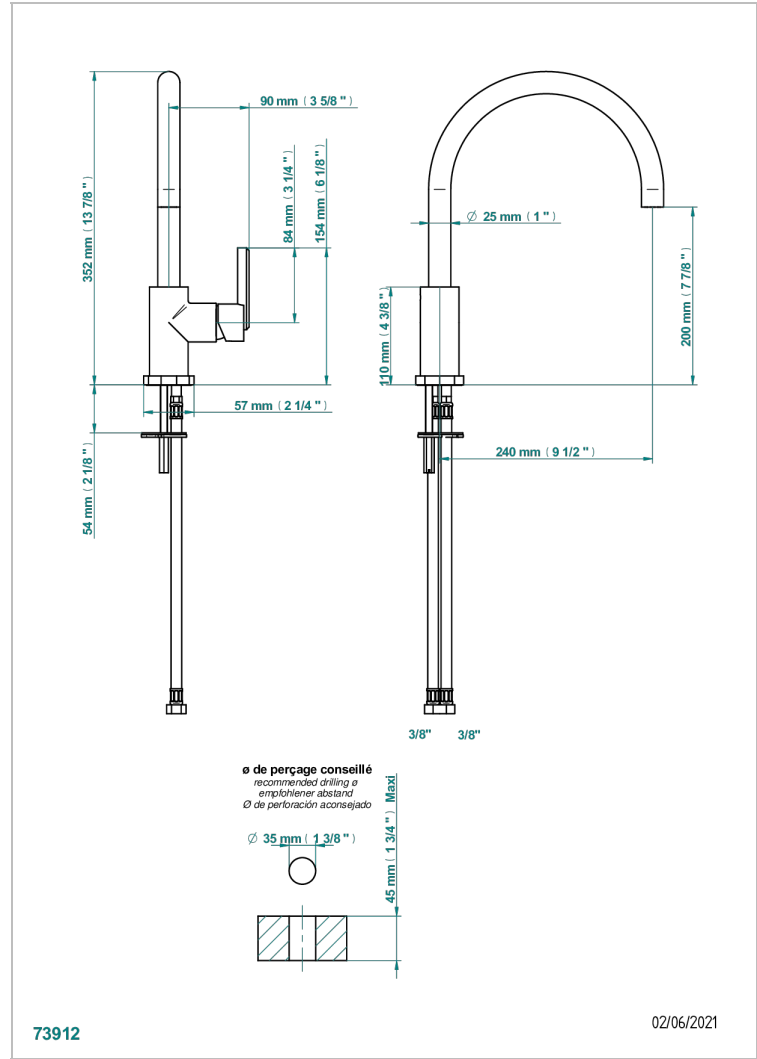

LES ONDES

G8A-6181N

Single lever sink mixer with swivel spout

CHARACTERISTIC

- Les Ondes
- Single lever sink mixer with swivel spout

AVAILABLE FINITIONS

Antique nickel - H28
Black ceram - D30
Blush PVD - H62
Brass color PVD - H49
Brown bronze color PVD - F33
Gold color PVD - H52