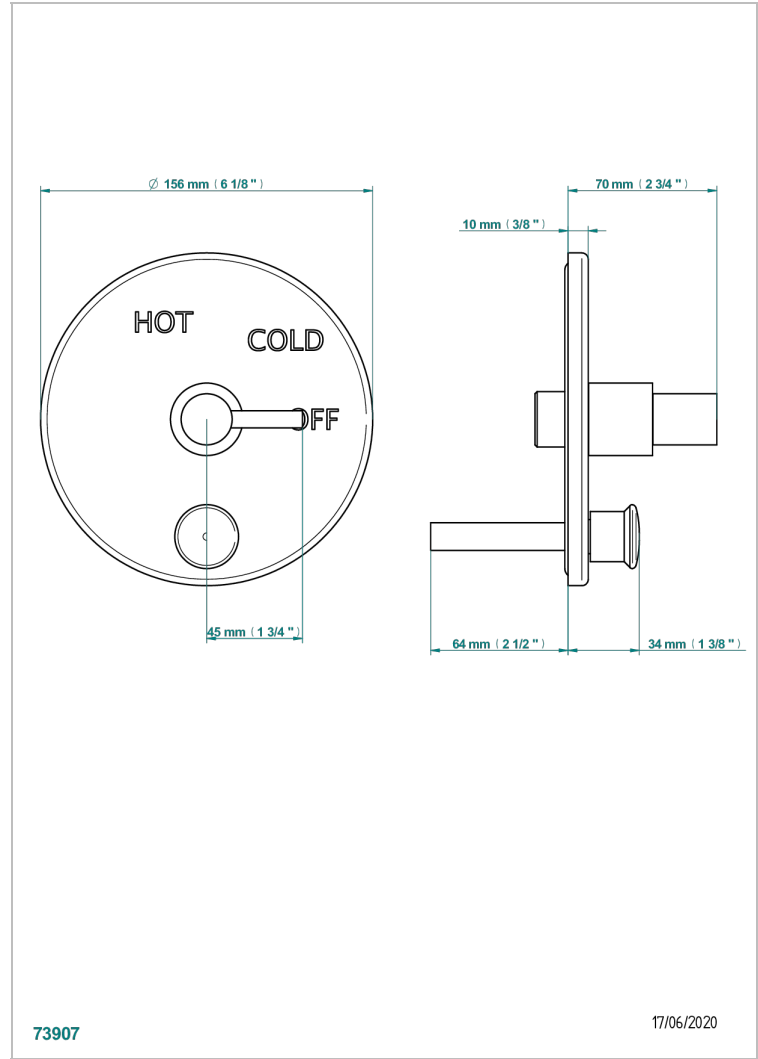

# NANO WITH LEVER HANDLES

G5B-321B

Trim only for pressure balance with diverter system

THG<sup>®</sup>  
PARIS

## CHARACTERISTIC

- Nano with lever handles
- Trim only for pressure balance with diverter system

## AVAILABLE FINITIONS

Black ceram - D30  
Chrome polished - A02  
Chrome polished / gold polished - G02  
Gold mat - F07  
Gold polished - F01  
Matt chrome (American satin) - C02

Matt nickel (American satin) - C01  
Nickel antique / Sovereign - H28  
Nickel polished - B01  
Soft gold - F30  
Soft matt gold - F31