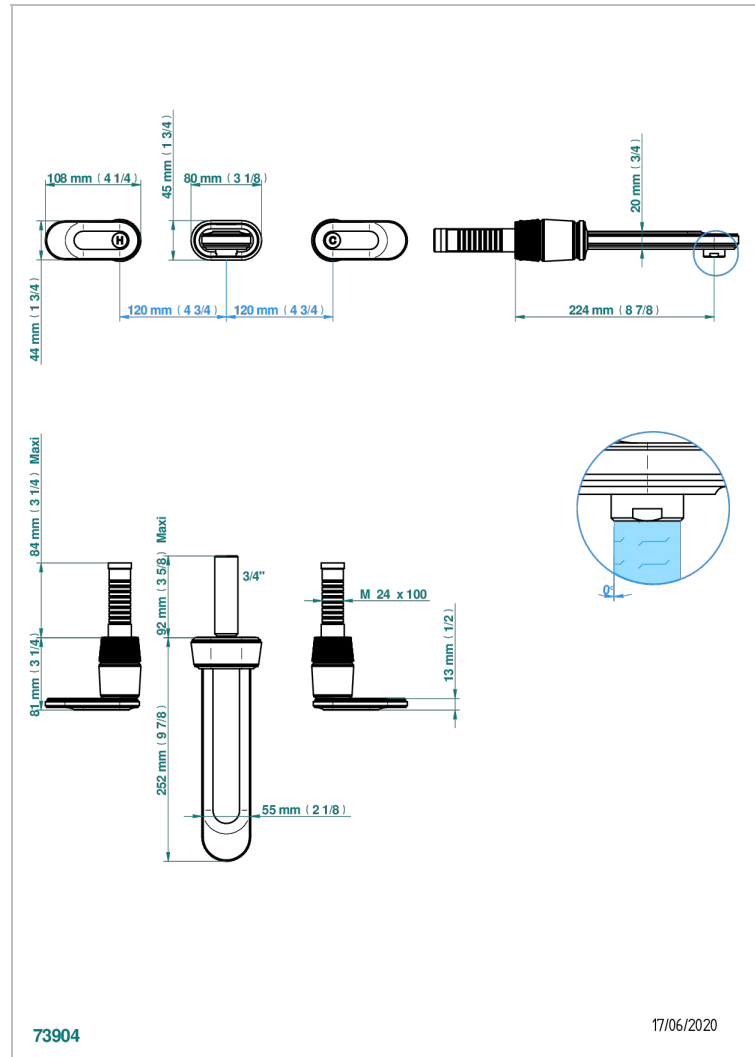

CORVAIR WITH LEVER HANDLES

U8E-41SGB

Trim for wall mounted 3-hole bath set only

CHARACTERISTIC

- Corvaire with lever handles
- Trim for wall mounted 3-hole bath set only

TECHNICAL SPECS

- Recommandé : 3 bars (max. 5 bars) - Advised : 43,5 psi (max. 72 psi)
- Bec : 35 l/min à 3 bars
- Spout : 9.26 gpm at 43.5 psi

RELATED SKU'S

- Ref. G00-40AM/US Rough parts for wall set (one counter clockwise and one clockwise cartridges)

AVAILABLE FINITIONS

Black ceram - D30
Blush PVD - H62
Brass color PVD - H49
Brown bronze color PVD - F33
Chrome polished - A02
Gold color PVD - H52

Matt nickel color PVD - H56
Nickel color PVD - H55
Nickel polished - B01
Polished chrome with gold inlay - GA1
Soft gold - F30
Soft matt gold - F31

Umber PVD - H66