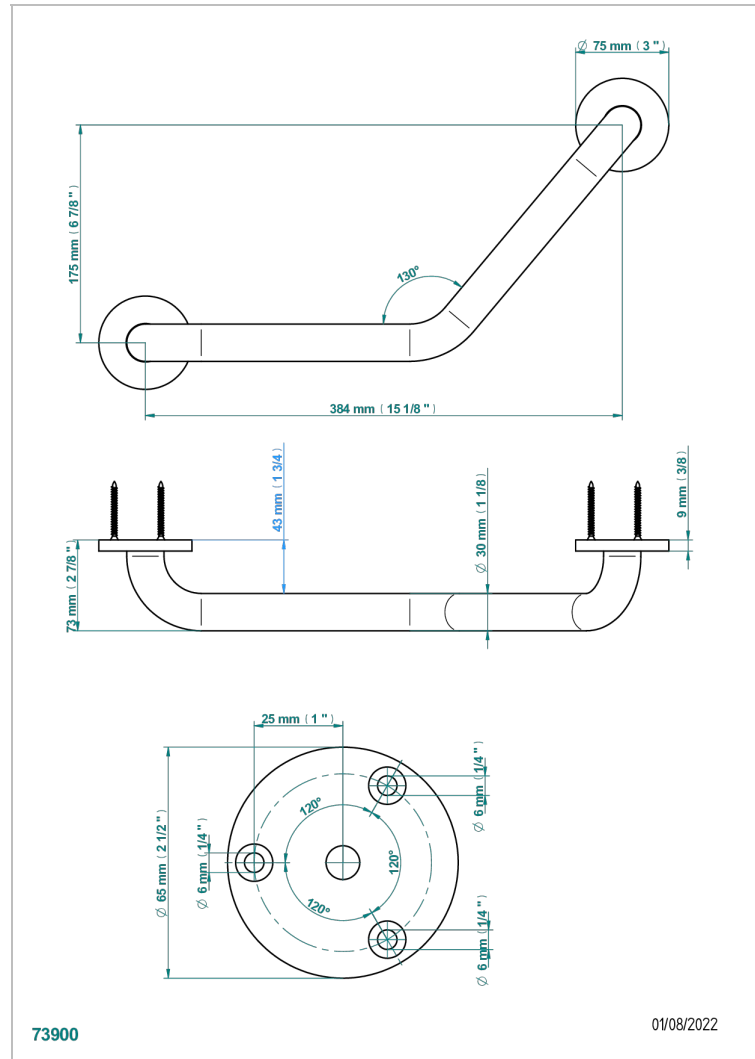

Bath hand grip, standard, large size, length: 384 mm for persons with reduced mobility

73900

01/08/2022

CARACTERÍSTICAS

- Todo Estilo
- Bath hand grip, standard, large size, length: 384 mm for persons with reduced mobility