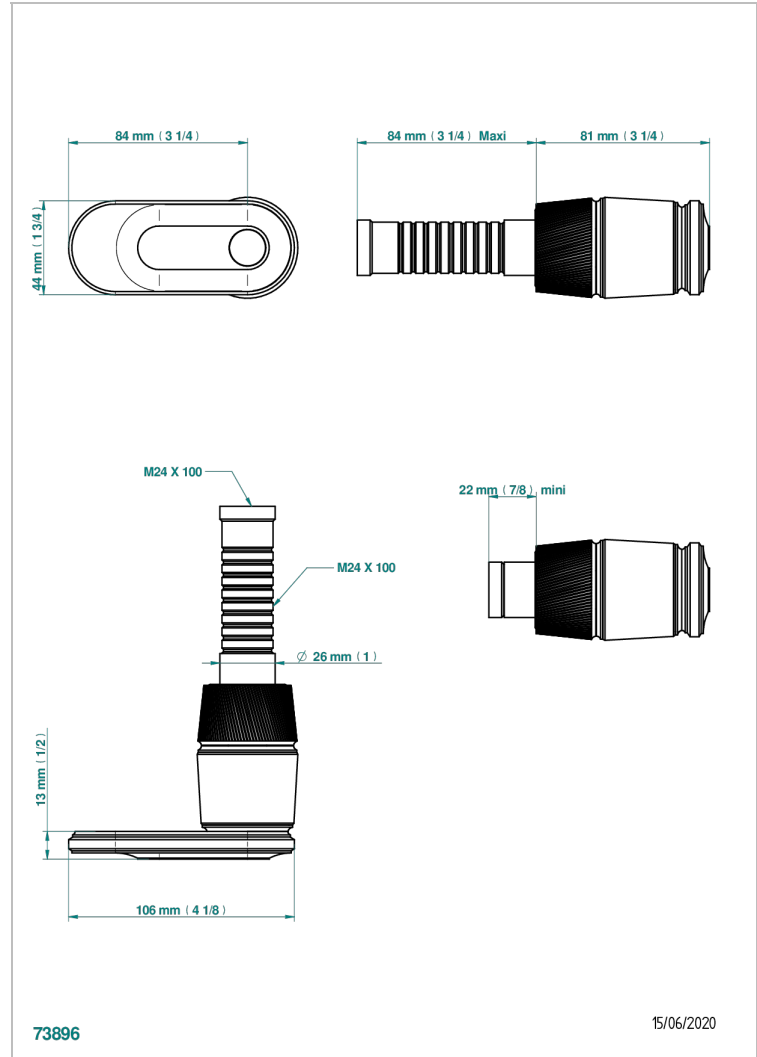

CORVAIR FIOR DI BOSCO WITH LEVER HANDLES

U8L-30B

Wall volume control 30 & 32 trim

THG[®]
PARIS

CHARACTERISTIC

- Corvaire Fior di Bosco with lever handles
- Wall volume control 30 & 32 trim

RELATED SKU'S

- Ref. G00-32CUSA 3/4" Volume control wall valve with ceramic cartridge
- Ref. G00-32HUSA 3/4" Volume control wall valve with ceramic cartridge counterclockwise
- Ref. G00-30CUSA 1/2" volume control wall valve with ceramic cartridge
- Ref. G00-30HUSA 1/2" Volume control wall valve with ceramic cartridge counterclockwise