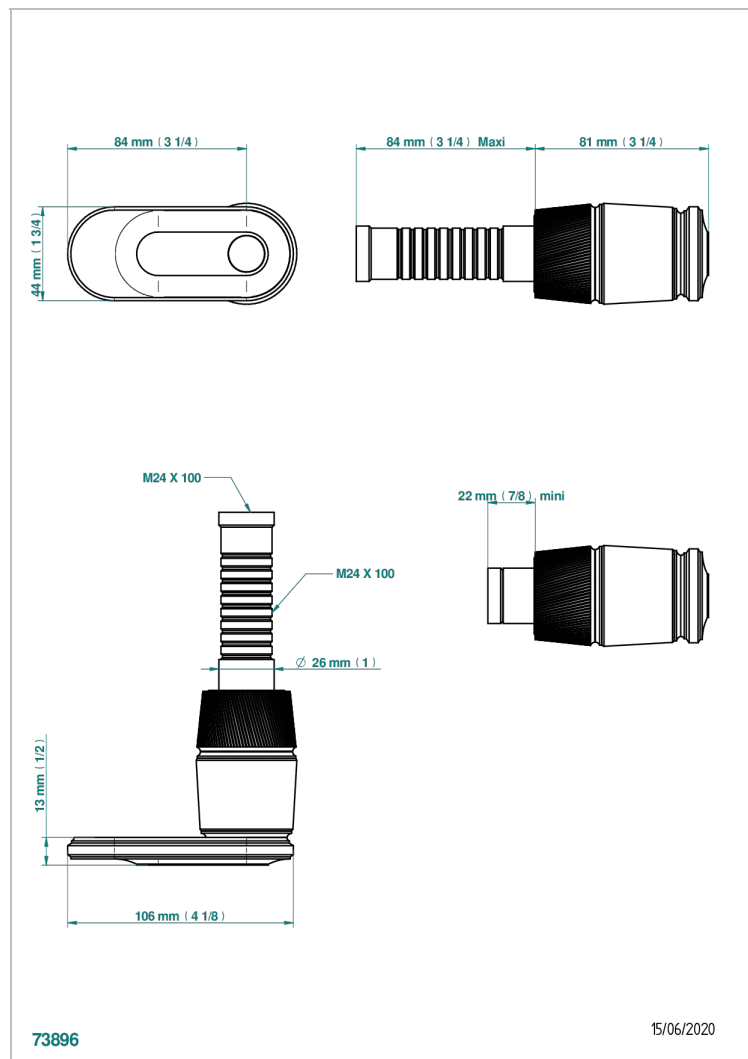

CORVAIR FIOR DI BOSCO WITH LEVER

U8L-30B

Trim only for wall valve 1/2" ref.30/CA & 30/HA and 3/4" ref.32/CA & 32/HA and diverter ref.50/4VMA

CHARACTERISTIC

- Corvair Fior di Bosco with lever
- Trim only for wall valve 1/2" ref.30/CA & 30/HA and 3/4" ref.32/CA & 32/HA and diverter ref.50/4VMA

RELATED SKU'S

- Ref. G00-30/CA Wall mounted 1/2" valve body with ceramic head, 1/4 turn left - no trim
- Ref. G00-30/HA Wall mounted 1/2" valve body with ceramic head, 1/4 turn right
- Ref. G00-32/CA Wall mounted 3/4" valve with ceramic head, 1/4 turn left - no trim
- Ref. G00-32/HA Wall mounted 3/4" valve body with ceramic head, 1/4 turn right - no trim