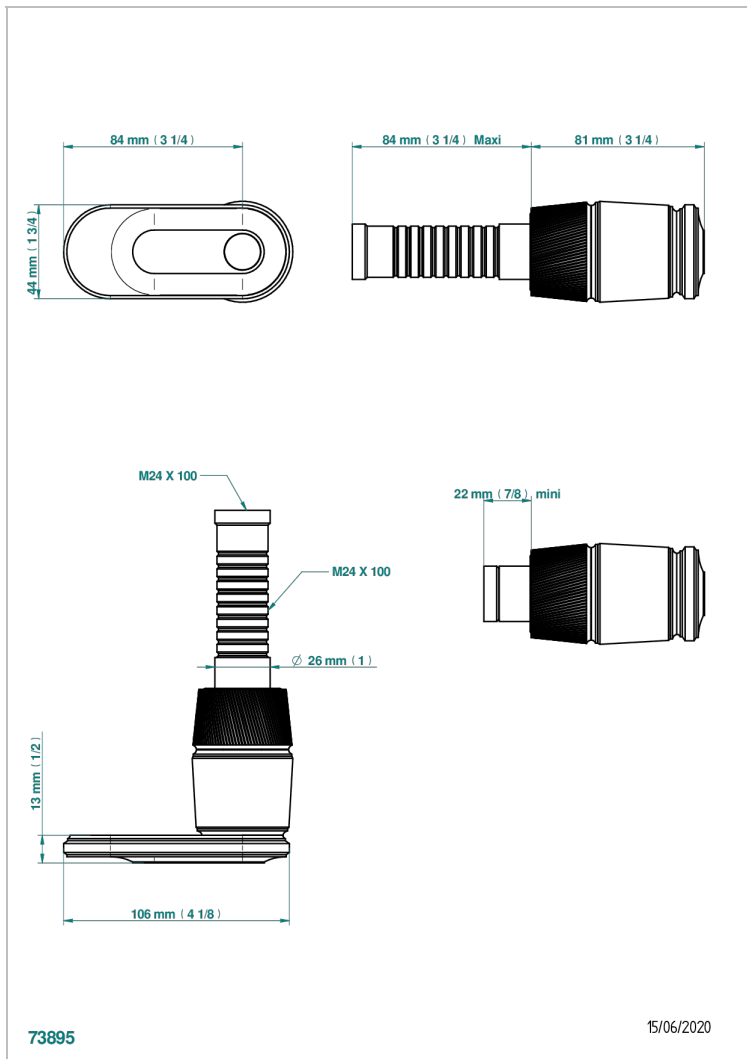

CORVAIR PORTORO WITH LEVER HANDLES

U8J-30B

Wall volume control 30 & 32 trim

THG[®]
PARIS

CHARACTERISTIC

- Corvaair Portoro with lever handles
- Wall volume control 30 & 32 trim

RELATED SKU'S

- Ref. G00-32CUSA 3/4" Volume control wall valve with ceramic cartridge
- Ref. G00-32HUSA 3/4" Volume control wall valve with ceramic cartridge counterclockwise
- Ref. G00-30CUSA 1/2" volume control wall valve with ceramic cartridge
- Ref. G00-30HUSA 1/2" Volume control wall valve with ceramic cartridge counterclockwise