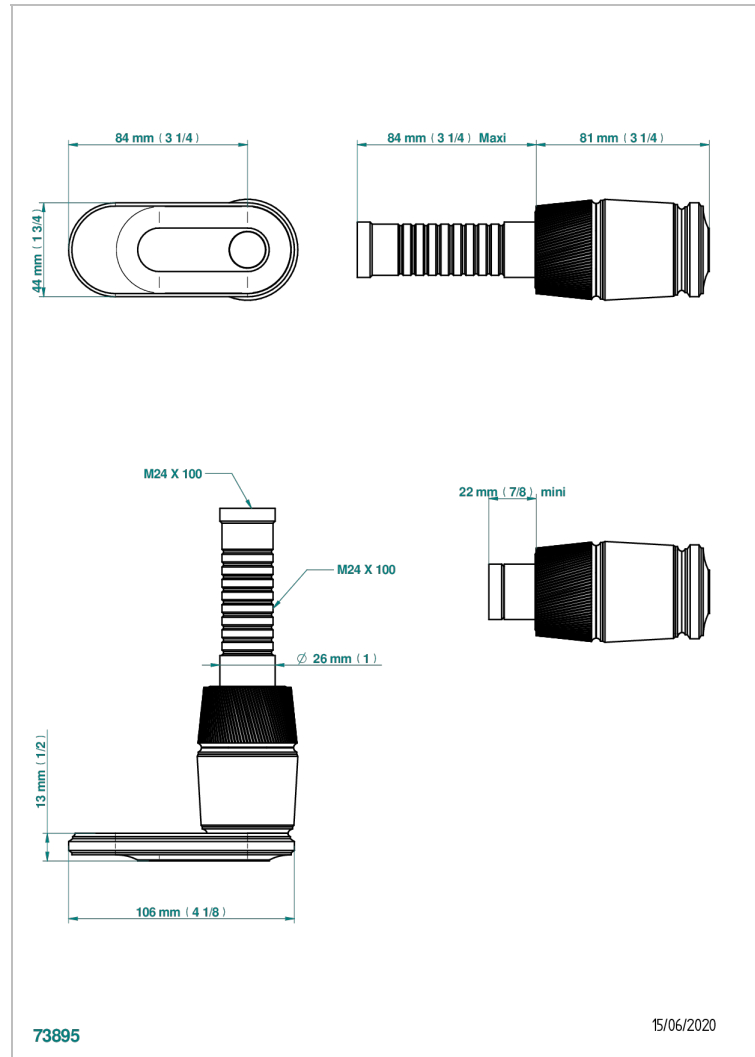

# CORVAIR PORTORO WITH LEVER

U8J-30B

THG<sup>®</sup>  
PARIS

Trim only for wall valve 1/2" ref.30/CA & 30/HA and 3/4" ref.32/CA & 32/HA and diverter ref.50/4VMA

## CHARACTERISTIC

- Corvair Portoro with lever
- Trim only for wall valve 1/2" ref.30/CA & 30/HA and 3/4" ref.32/CA & 32/HA and diverter ref.50/4VMA

## RELATED SKU'S

- Ref. G00-30/CA Wall mounted 1/2" valve body with ceramic head, 1/4 turn left - no trim
- Ref. G00-30/HA Wall mounted 1/2" valve body with ceramic head, 1/4 turn right
- Ref. G00-32/CA Wall mounted 3/4" valve with ceramic head, 1/4 turn left - no trim
- Ref. G00-32/HA Wall mounted 3/4" valve body with ceramic head, 1/4 turn right - no trim