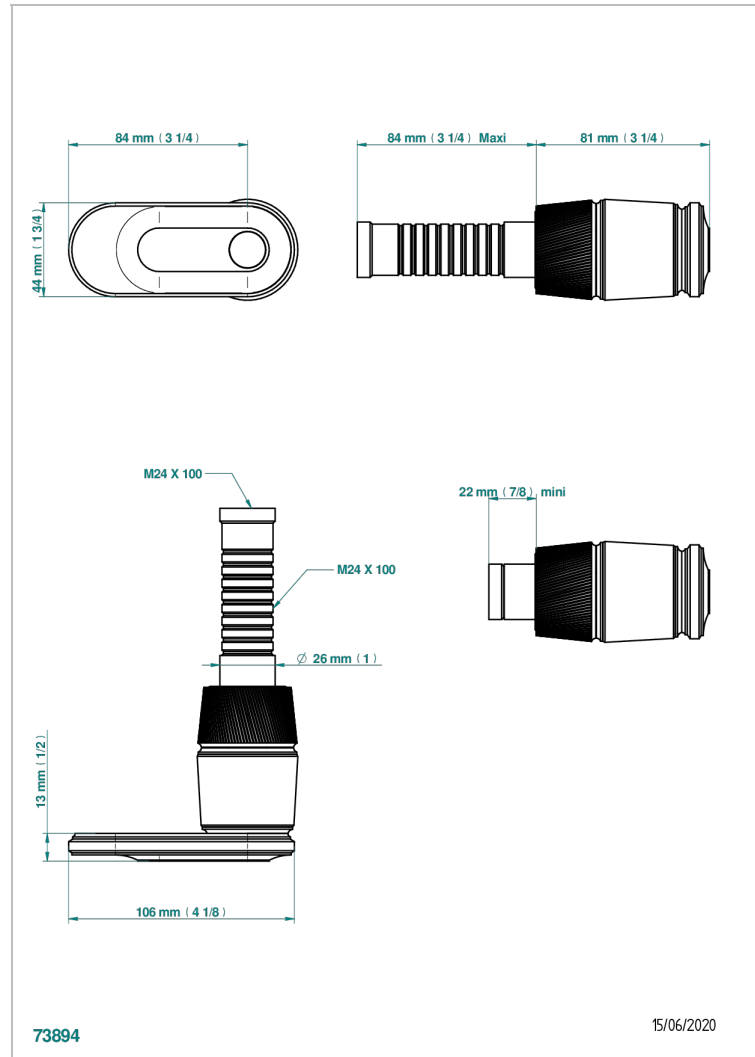

CORVAIR HOWLITE WITH LEVER HANDLES

U8G-30B

Wall volume control 30 & 32 trim

THG[®]
PARIS

CHARACTERISTIC

- Corvaire Howlite with lever handles
- Wall volume control 30 & 32 trim

RELATED SKU'S

- Ref. G00-32CUSA 3/4" Volume control wall valve with ceramic cartridge
- Ref. G00-32HUSA 3/4" Volume control wall valve with ceramic cartridge counterclockwise
- Ref. G00-30CUSA 1/2" volume control wall valve with ceramic cartridge
- Ref. G00-30HUSA 1/2" Volume control wall valve with ceramic cartridge counterclockwise

AVAILABLE FINITIONS

Black ceram - D30
Blush PVD - H62
Brass color PVD - H49
Brown bronze color PVD - F33
Chrome polished - A02
Gold color PVD - H52

Gold mat - F07
Gold polished - F01
Graphite PVD - H64
Light coated bronze - D01
Matt Umber PVD - H67
Matt blush PVD - H60