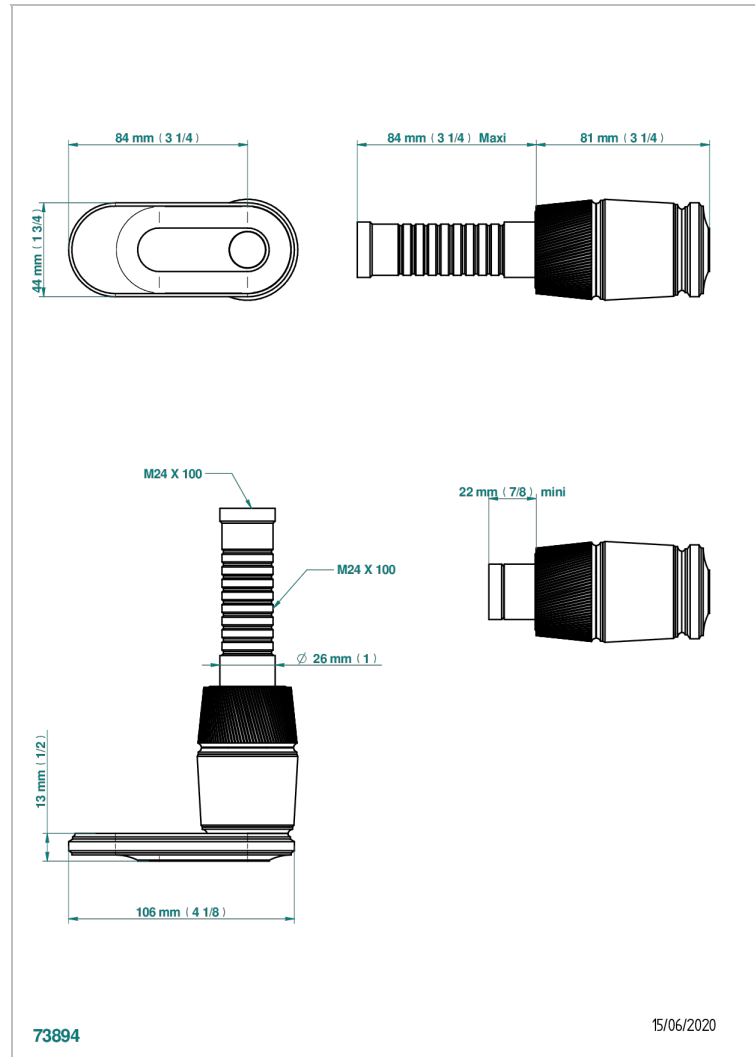

CORVAIR HOWLITE WITH LEVER

U8G-30B

THG[®]
PARIS

Trim only for wall valve 1/2" ref.30/CA & 30/HA and 3/4" ref.32/CA & 32/HA and diverter ref.50/4VMA

CHARACTERISTIC

- Corvair Howlite with lever
- Trim only for wall valve 1/2" ref.30/CA & 30/HA and 3/4" ref.32/CA & 32/HA and diverter ref.50/4VMA

RELATED SKU'S

- Ref. G00-30/CA Wall mounted 1/2" valve body with ceramic head, 1/4 turn left - no trim
- Ref. G00-30/HA Wall mounted 1/2" valve body with ceramic head, 1/4 turn right
- Ref. G00-32/CA Wall mounted 3/4" valve with ceramic head, 1/4 turn left - no trim
- Ref. G00-32/HA Wall mounted 3/4" valve body with ceramic head, 1/4 turn right - no trim