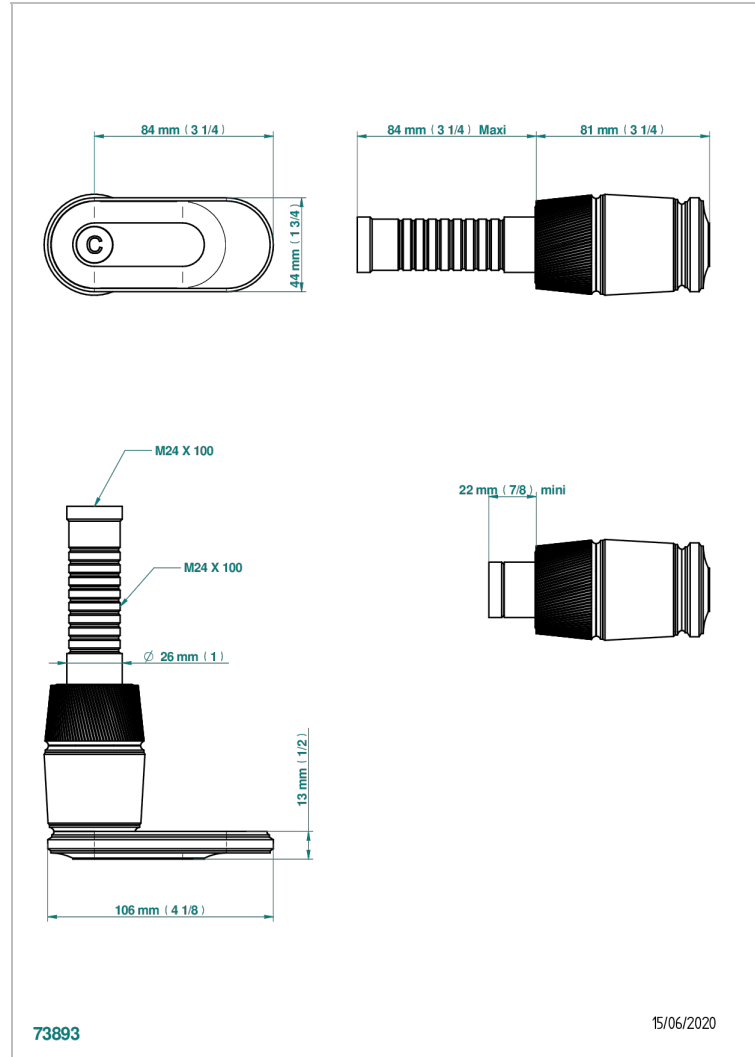

CORVAIR WITH LEVER

U8E-30B/C

Trim only for wall valve - cold - 1/2" ref.30/CA and 3/4" ref.32/CA and diverter ref.50/4VMA

73893

15/06/2020

CHARACTERISTIC

- Corvaire with lever
- Trim only for wall valve - cold - 1/2" ref.30/CA and 3/4" ref.32/CA and diverter ref.50/4VMA

RELATED SKU'S

- Ref. G00-30/CA Wall mounted 1/2" valve body with ceramic head, 1/4 turn left - no trim
- Ref. G00-32/CA Wall mounted 3/4" valve with ceramic head, 1/4 turn left - no trim

AVAILABLE FINITIONS