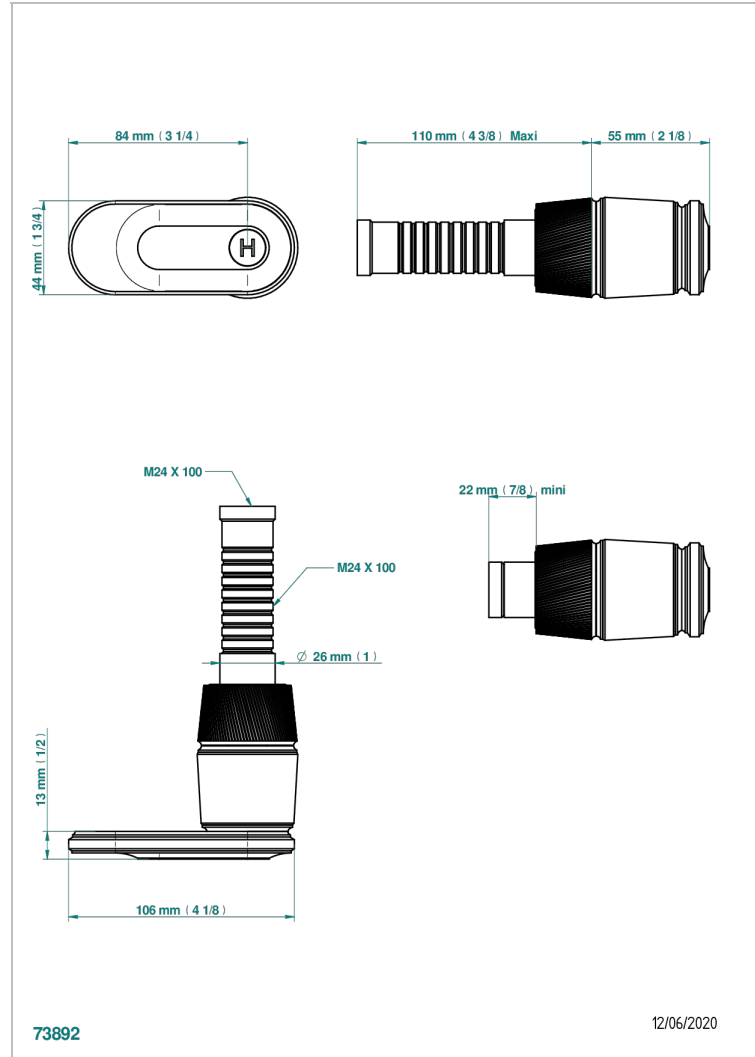

# CORVAIR WITH LEVER

U8E-30B/H

Trim only for wall valve - hot - 1/2" ref.30/HA and 3/4" ref.32/HA and diverter ref.50/4VMA

## CHARACTERISTIC

- Corvaire with lever
- Trim only for wall valve - hot - 1/2" ref.30/HA and 3/4" ref.32/HA and diverter ref.50/4VMA

## RELATED SKU'S

- Ref. G00-30/HA Wall mounted 1/2" valve body with ceramic head, 1/4 turn right
- Ref. G00-32/HA Wall mounted 3/4" valve body with ceramic head, 1/4 turn right - no trim