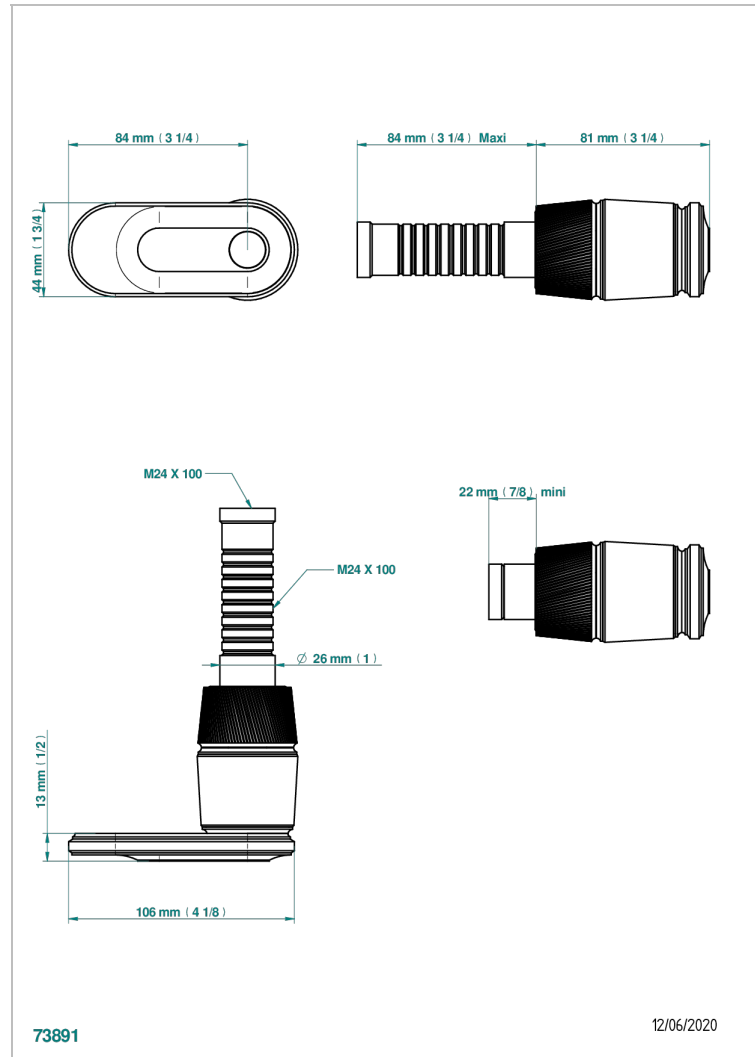

CORVAIR WITH LEVER HANDLES

U8E-30B/N

Wall volume control 30 & 32 trim (no marking)

THG[®]
PARIS

CHARACTERISTIC

- Corvaair with lever handles
- Wall volume control 30 & 32 trim (no marking)

RELATED SKU'S

- Ref. G00-32CUSA 3/4" Volume control wall valve with ceramic cartridge
- Ref. G00-30CUSA 1/2" volume control wall valve with ceramic cartridge

Umber PVD - H66