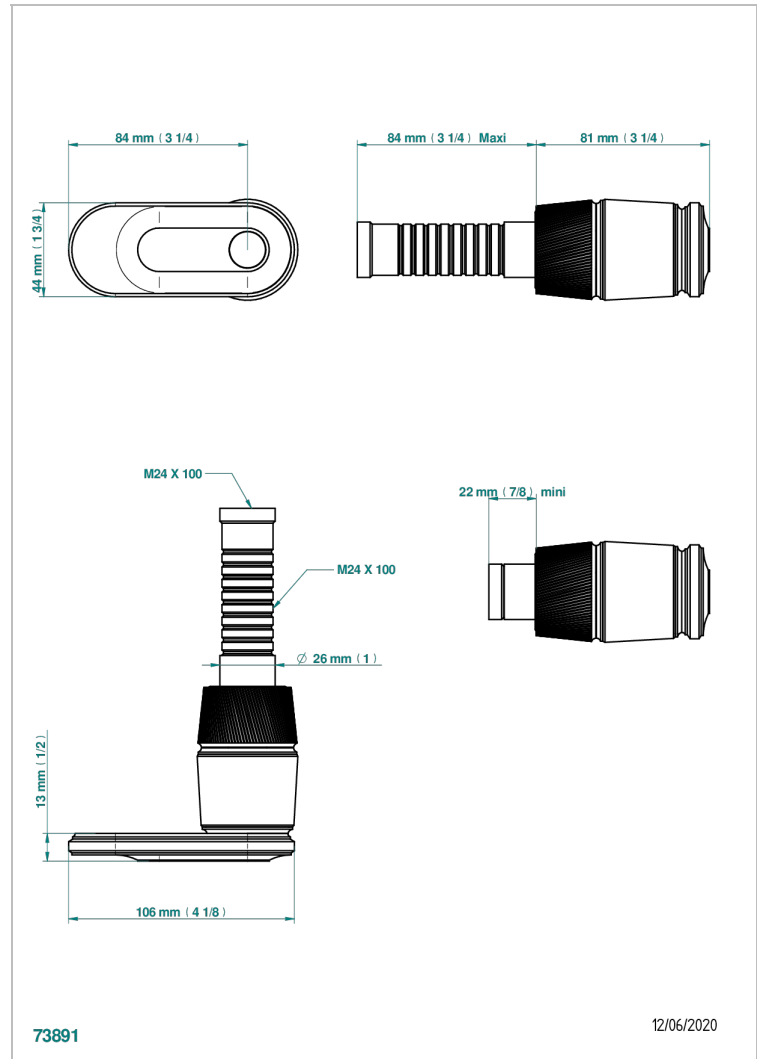

CORVAIR WITH LEVER

U8E-30B/N

THG[®]
PARIS

wall valve trim only for valve item code 30 and 32 or diverter 50/4/VM. No writting

CHARACTERISTIC

- Corvaire with lever
- wall valve trim only for valve item code 30 and 32 or diverter 50/4/VM. No writting

RELATED SKU'S

- Ref. G00-30/CA Wall mounted 1/2" valve body with ceramic head, 1/4 turn left - no trim
- Ref. G00-32/CA Wall mounted 3/4" valve with ceramic head, 1/4 turn left - no trim

AVAILABLE FINITIONS