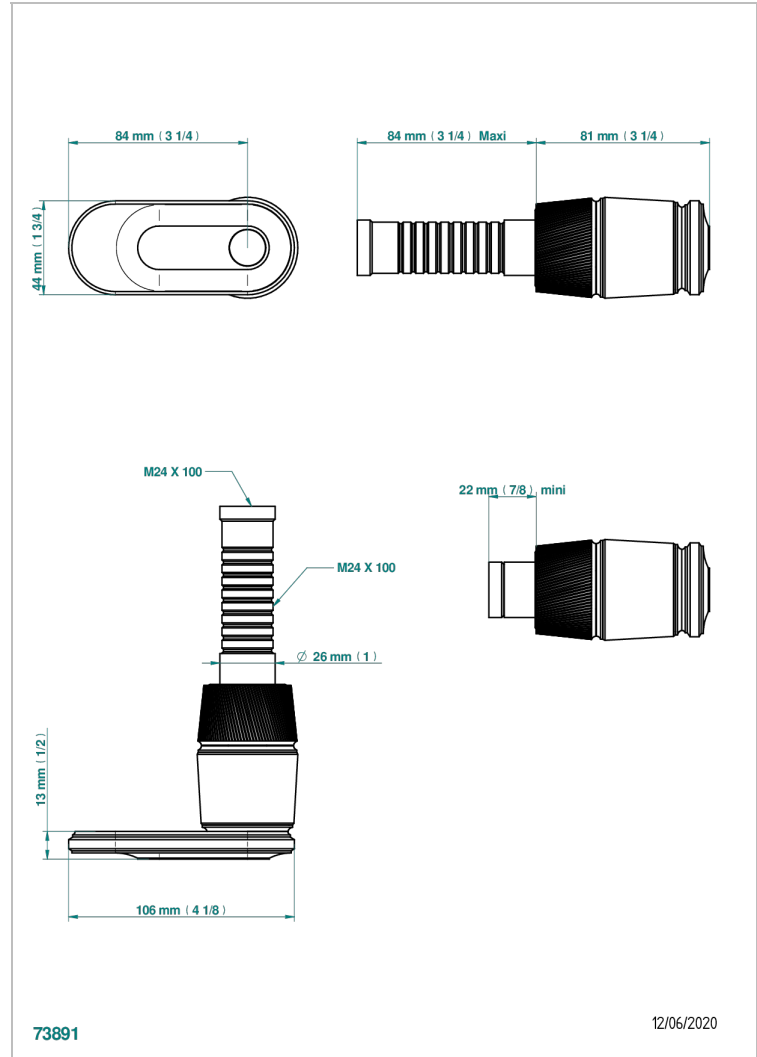

CORVAIR WITH LEVER

U8E-30B/N

THG[®]
PARIS

wall valve trim only for valve item code 30 and 32 or diverter 50/4/VM. No writing

CHARACTERISTIC

- Corvaire with lever
- wall valve trim only for valve item code 30 and 32 or diverter 50/4/VM. No writing

RELATED SKU'S

- Ref. G00-30/CA Wall mounted 1/2" valve body with ceramic head, 1/4 turn left - no trim
- Ref. G00-32/CA Wall mounted 3/4" valve with ceramic head, 1/4 turn left - no trim

AVAILABLE FINITIONS