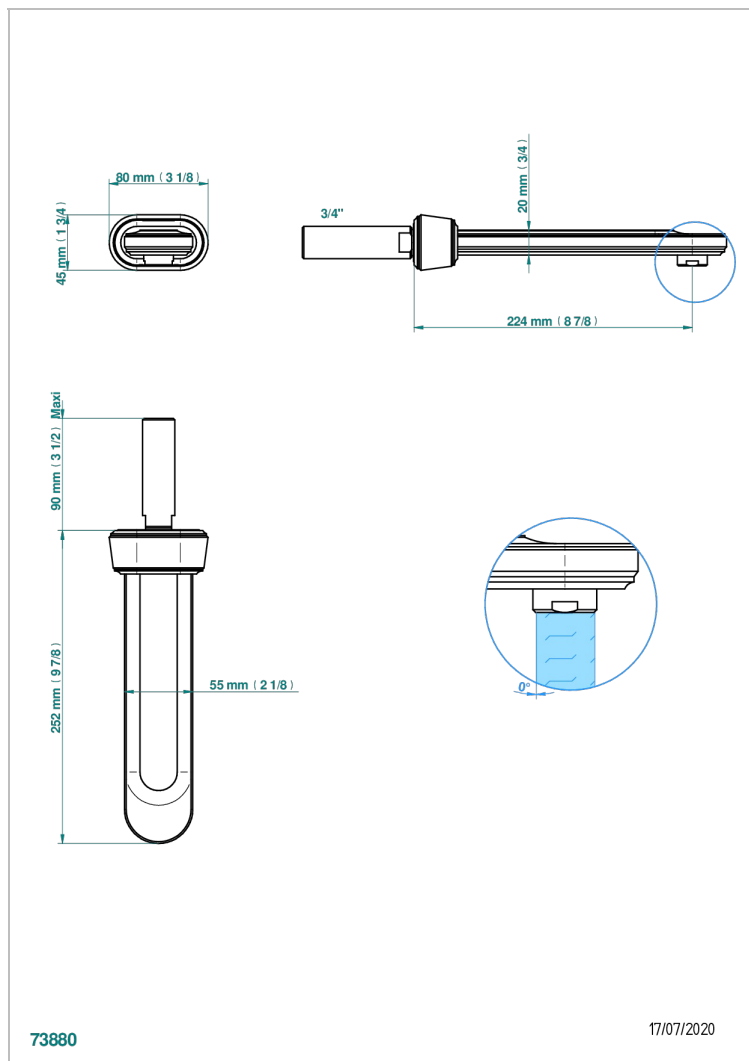

# CORVAIR FIOR DI BOSCO WITH LEVER HANDLES

U8L-42SGB

Bath spout, wall mounted

## CHARACTERISTIC

- Corvoir Fior di Bosco with lever handles
- Bath spout, wall mounted

## TECHNICAL SPECS

- Recommandé : 3 bars (max. 5 bars) - Advised : 43,5 psi (max. 72 psi)
- Bec : 35 l/min à 3 bars
- Spout : 9.26 gpm at 43.5 psi