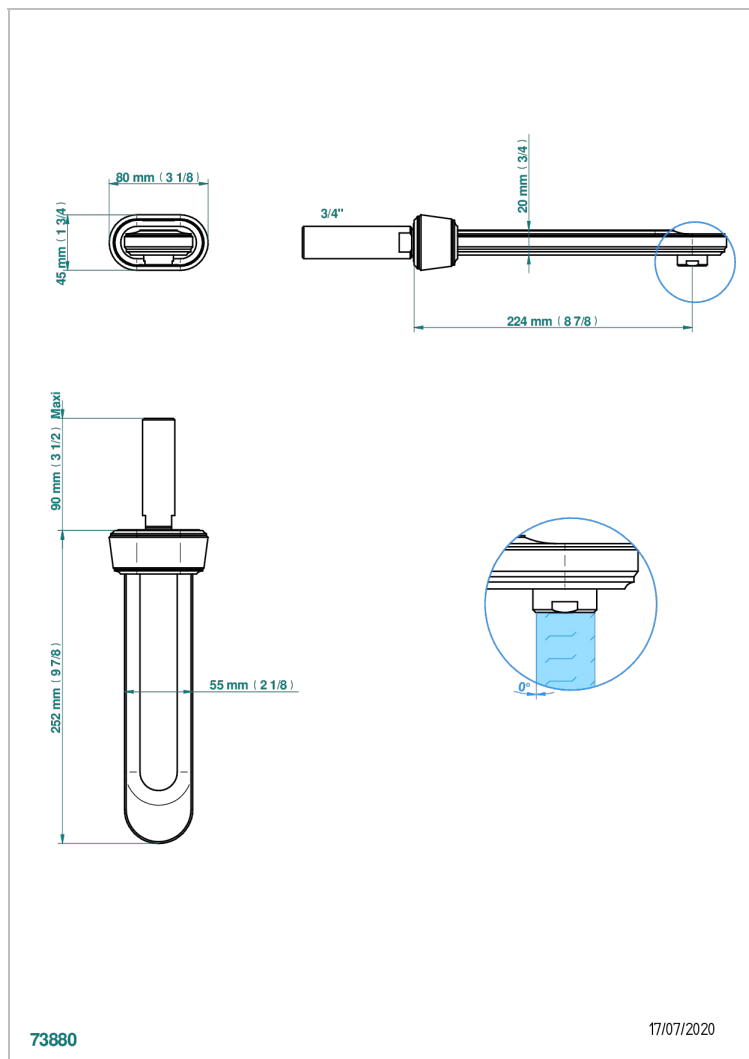

CORVAIR FIOR DI BOSCO WITH LEVER

U8L-42SGB

Wall mounted bath spout, without T junction

THG[®]
PARIS

CHARACTERISTIC

- Corvoir Fior di Bosco with lever
- Wall mounted bath spout, without T junction

TECHNICAL SPECS

- Recommandé : 3 bars (max. 5 bars) - Advised : 43,5 psi (max. 72 psi)
- Bec : 35 l/min à 3 bars
- Spout : 9.26 gpm at 43.5 psi

AVAILABLE FINITIONS

Black ceram - D30
Blush PVD - H62
Brass color PVD - H49
Brown bronze color PVD - F33
Gold color PVD - H52
Graphite PVD - H64