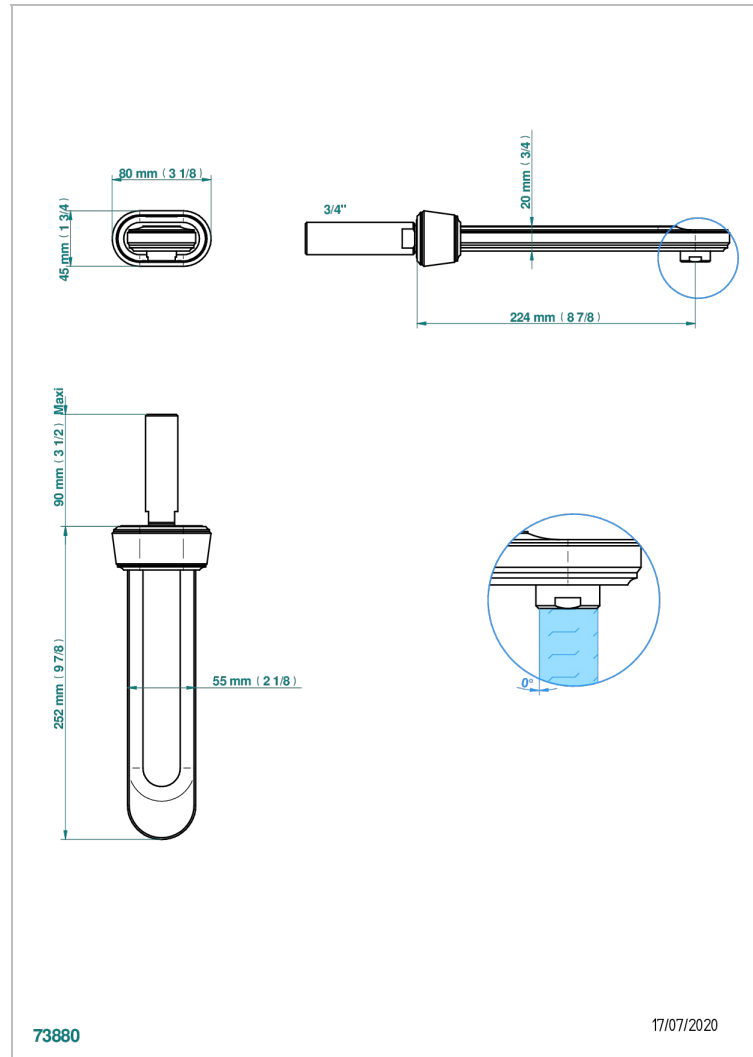

CORVAIR FIOR DI BOSCO

U8K-42SGB

Bath spout, wall mounted

THG[®]
PARIS

CHARACTERISTIC

- Corvoir Fior di Bosco
- Bath spout, wall mounted

TECHNICAL SPECS

- Recommandé : 3 bars (max. 5 bars) - Advised : 43,5 psi (max. 72 psi)
- Bec : 35 l/min à 3 bars
- Spout : 9.26 gpm at 43.5 psi