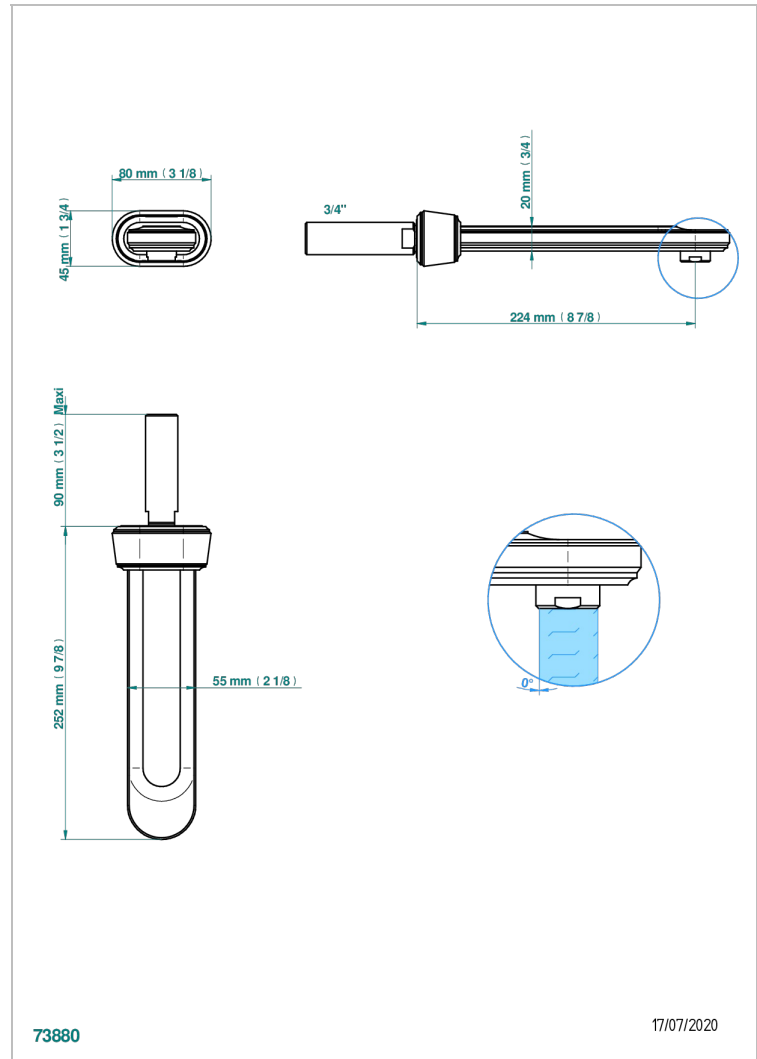

# CORVAIR FIOR DI BOSCO

U8K-42SGB

Wall mounted bath spout, without T junction

THG<sup>®</sup>  
PARIS

## CARACTERÍSTICAS

- Corvair Fior di Bosco
- Wall mounted bath spout, without T junction

## ESPECIFICACIONES TÉCNICAS

- Recommandé : 3 bars (max. 5 bars) - Advised : 43,5 psi (max. 72 psi)
- Bec : 35 l/min à 3 bars
- Spout : 9.26 gpm at 43.5 psi