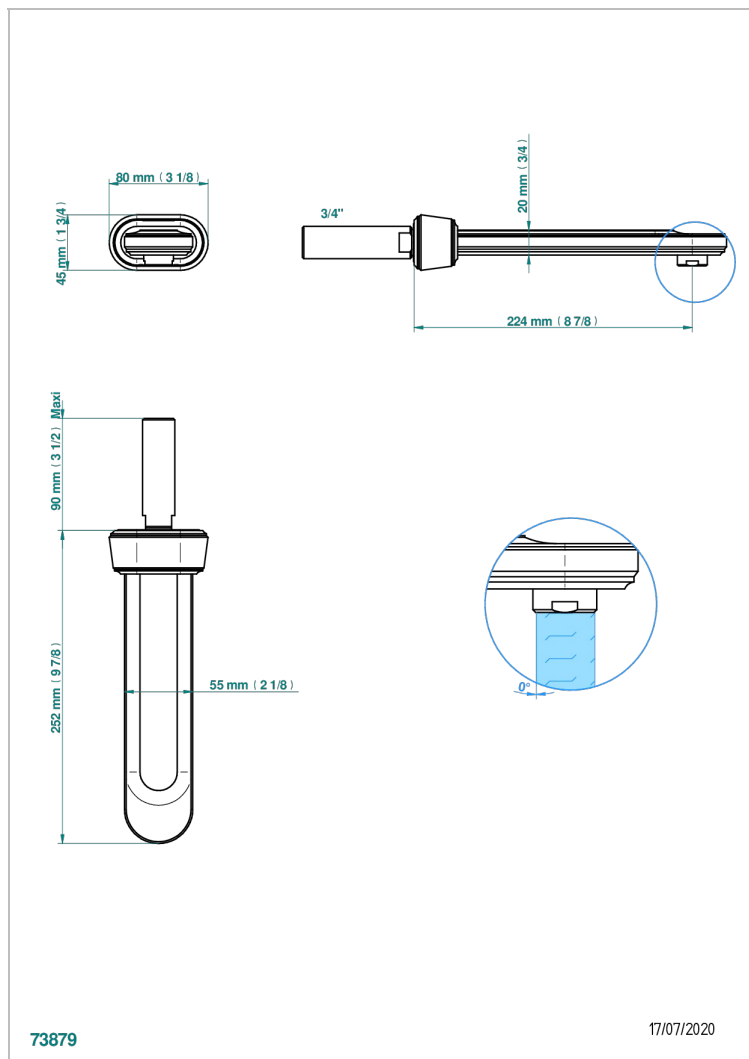

# CORVAIR PORTORO WITH LEVER HANDLES

U8J-42SGB

Bath spout, wall mounted

THG<sup>®</sup>  
PARIS

## CHARACTERISTIC

- Corvaair Portoro with lever handles
- Bath spout, wall mounted

## TECHNICAL SPECS

- Recommandé : 3 bars (max. 5 bars) - Advised : 43,5 psi (max. 72 psi)
- Bec : 35 l/min à 3 bars
- Spout : 9.26 gpm at 43.5 psi