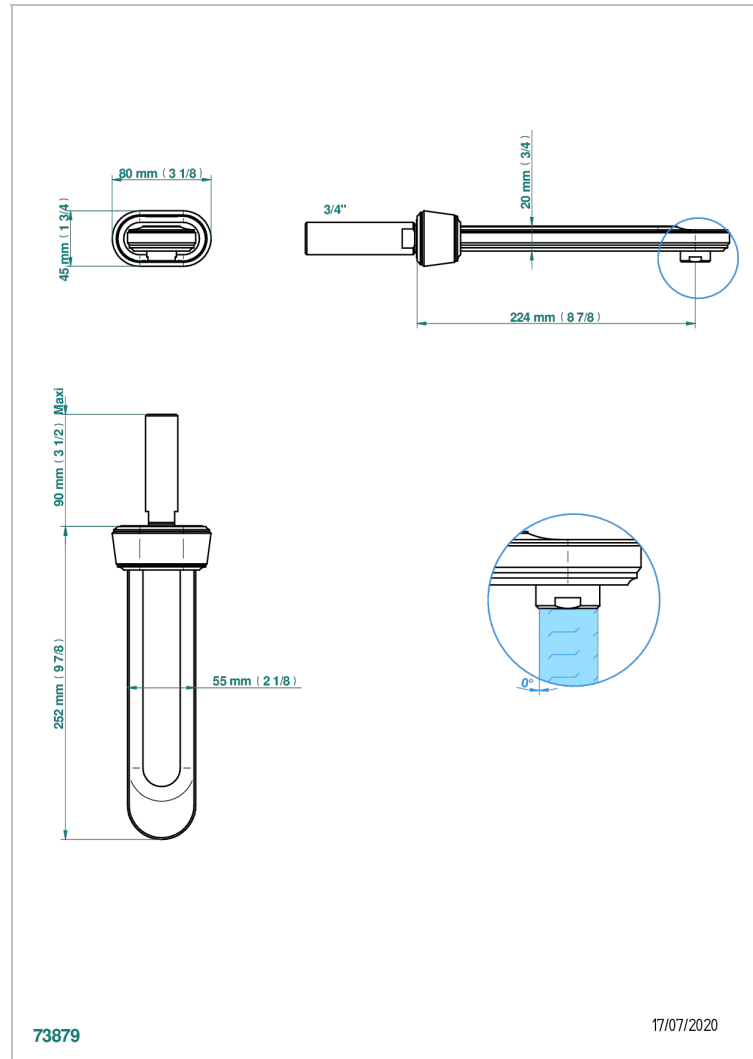

CORVAIR PORTORO

U8H-425GB

Bath spout, wall mounted

THG[®]
PARIS

CHARACTERISTIC

- Corvaair Portoro
- Bath spout, wall mounted

TECHNICAL SPECS

- Recommandé : 3 bars (max. 5 bars) - Advised : 43,5 psi (max. 72 psi)
- Bec : 35 l/min à 3 bars
- Spout : 9.26 gpm at 43.5 psi