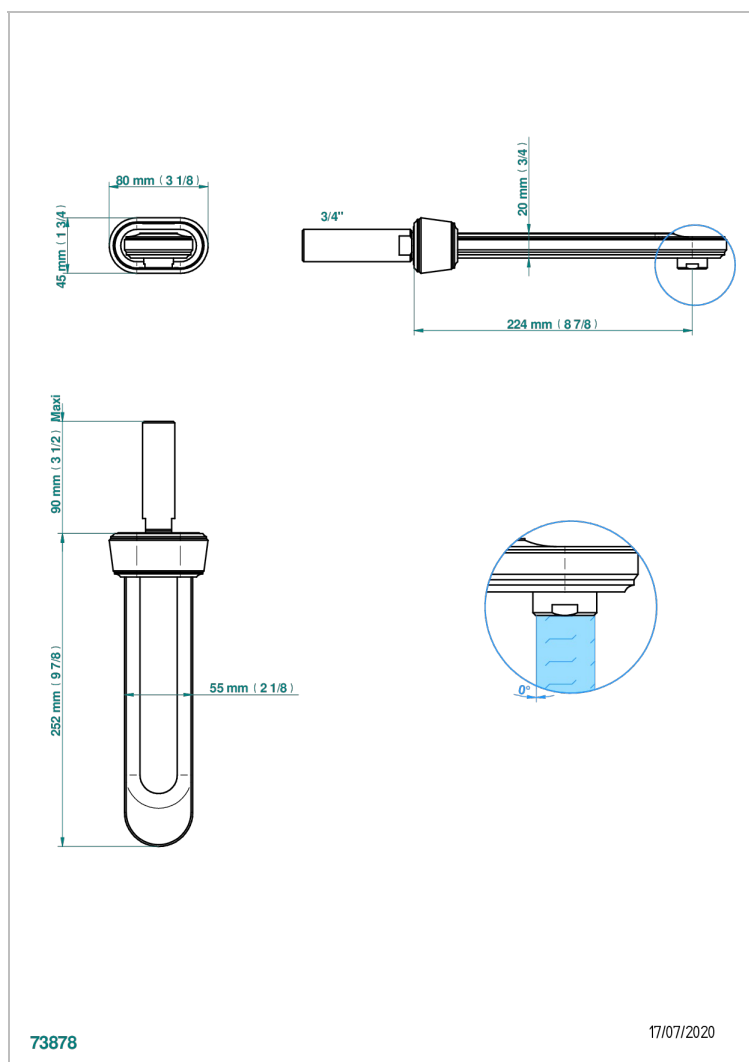

# CORVAIR HOWLITE CON MANETAS

U8G-42SGB

Wall mounted bath spout, without T junction

THG<sup>®</sup>  
PARIS

## CARACTERÍSTICAS

- Corvair Howlite con manetas
- Wall mounted bath spout, without T junction

## ESPECIFICACIONES TÉCNICAS

- Recommandé : 3 bars (max. 5 bars) - Advised : 43,5 psi (max. 72 psi)
- Bec : 35 l/min à 3 bars
- Spout : 9.26 gpm at 43.5 psi