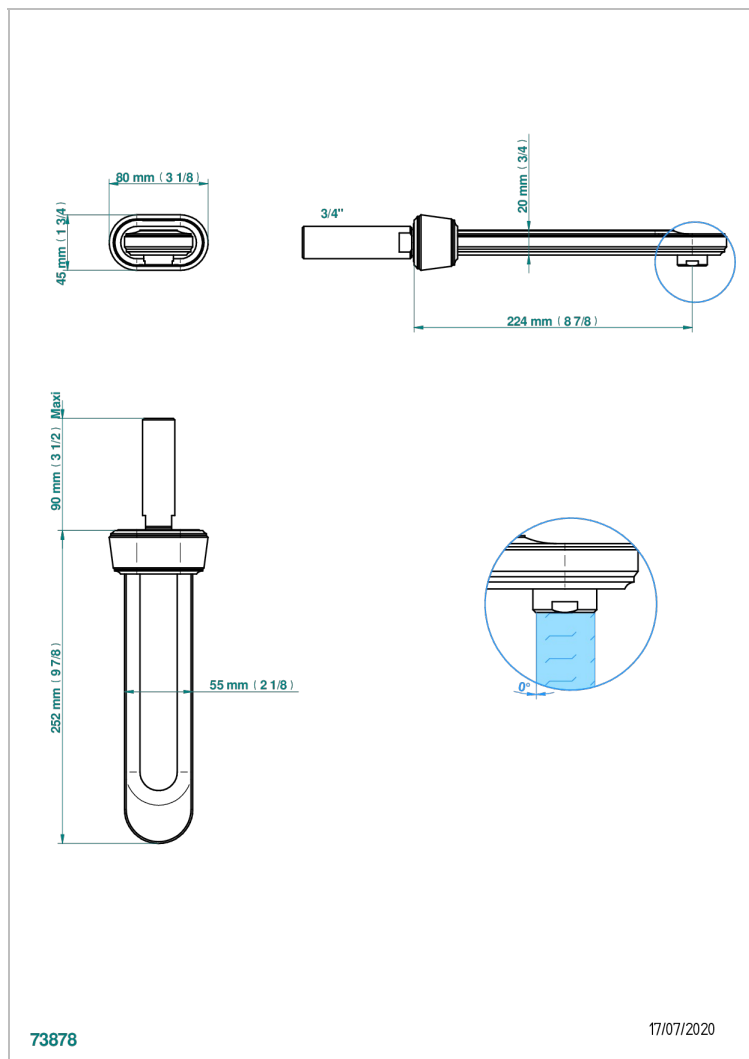

# CORVAIR HOWLITE WITH LEVER HANDLES

U8G-42SGB

Bath spout, wall mounted

THG<sup>®</sup>  
PARIS

## CHARACTERISTIC

- Corvaire Howlite with lever handles
- Bath spout, wall mounted

## TECHNICAL SPECS

- Recommandé : 3 bars (max. 5 bars) - Advised : 43,5 psi (max. 72 psi)
- Bec : 35 l/min à 3 bars
- Spout : 9.26 gpm at 43.5 psi