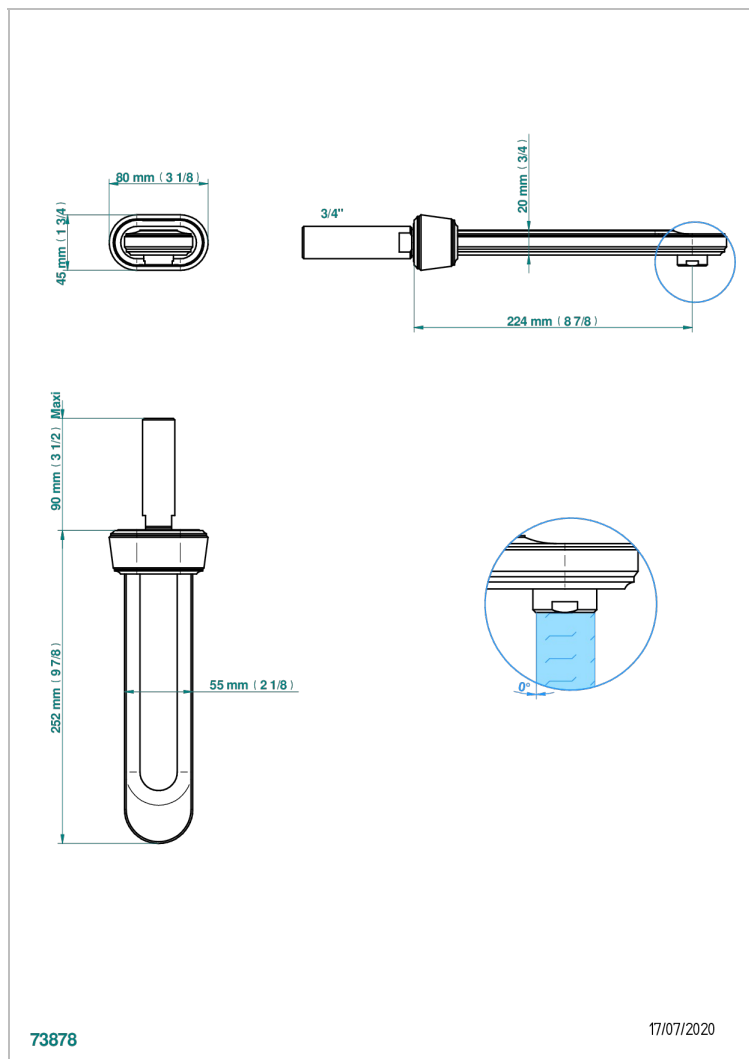

# CORVAIR HOWLITE CON MANETAS

U8G-42SGB

Wall mounted bath spout, without T junction

THG<sup>®</sup>  
PARIS

## CARACTERÍSTICAS

- Corvair Howlite con manetas
- Wall mounted bath spout, without T junction

## ESPECIFICACIONES TÉCNICAS

- Recommandé : 3 bars (max. 5 bars) - Advised : 43,5 psi (max. 72 psi)
- Bec : 35 l/min à 3 bars
- Spout : 9.26 gpm at 43.5 psi