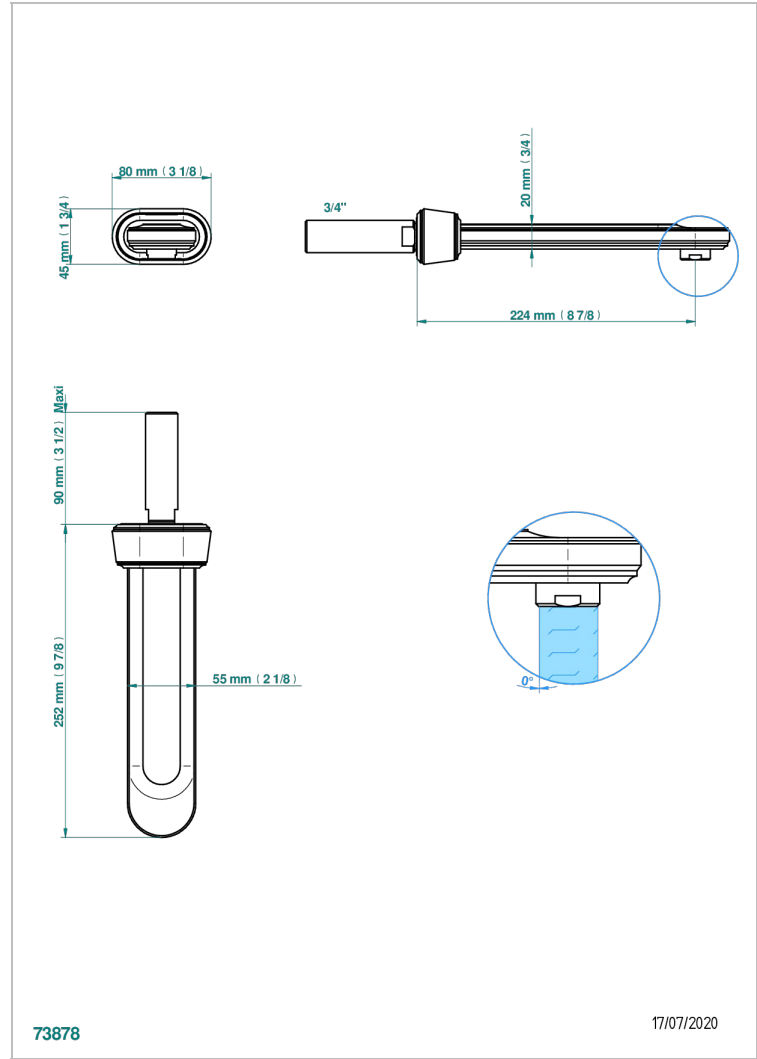

CORVAIR HOWLITE WITH LEVER

U8G-42SGB

Wall mounted bath spout, without T junction

THG[®]
PARIS

CHARACTERISTIC

- Corvaire Howlite with lever
- Wall mounted bath spout, without T junction

TECHNICAL SPECS

- Recommandé : 3 bars (max. 5 bars) - Advised : 43,5 psi (max. 72 psi)
- Bec : 35 l/min à 3 bars
- Spout : 9.26 gpm at 43.5 psi