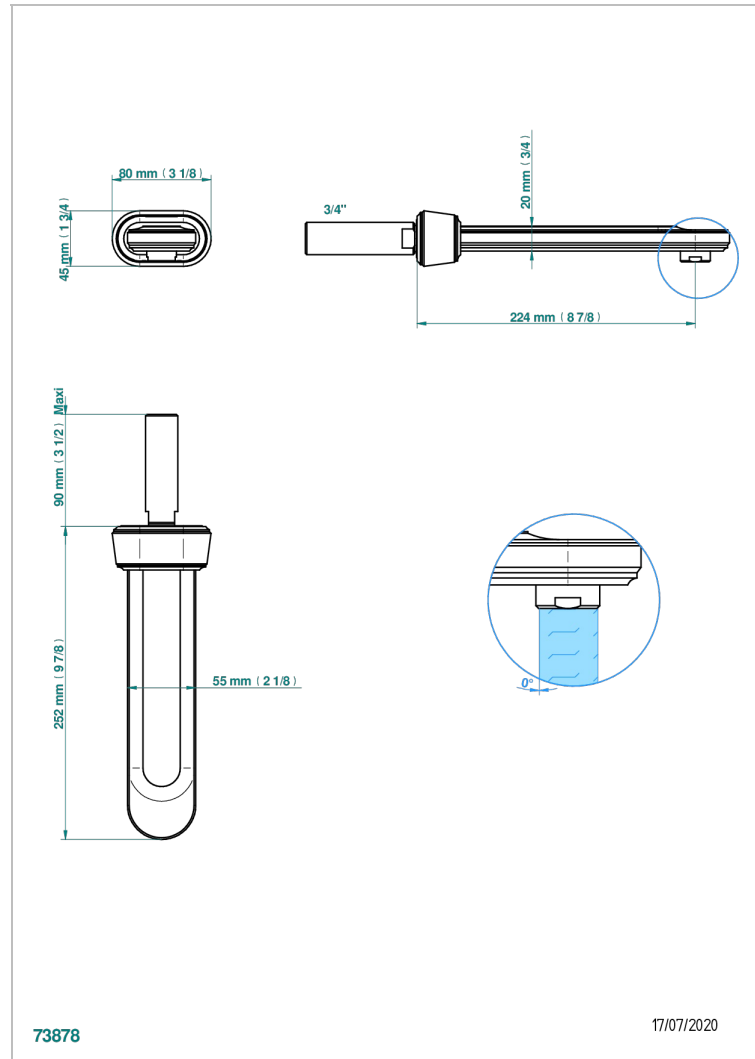

CORVAIR HOWLITE

U8F-42SGB

Bath spout, wall mounted

THG[®]
PARIS

CHARACTERISTIC

- Corvaire Howlite
- Bath spout, wall mounted

TECHNICAL SPECS

- Recommandé : 3 bars (max. 5 bars) - Advised : 43,5 psi (max. 72 psi)
- Bec : 35 l/min à 3 bars
- Spout : 9.26 gpm at 43.5 psi