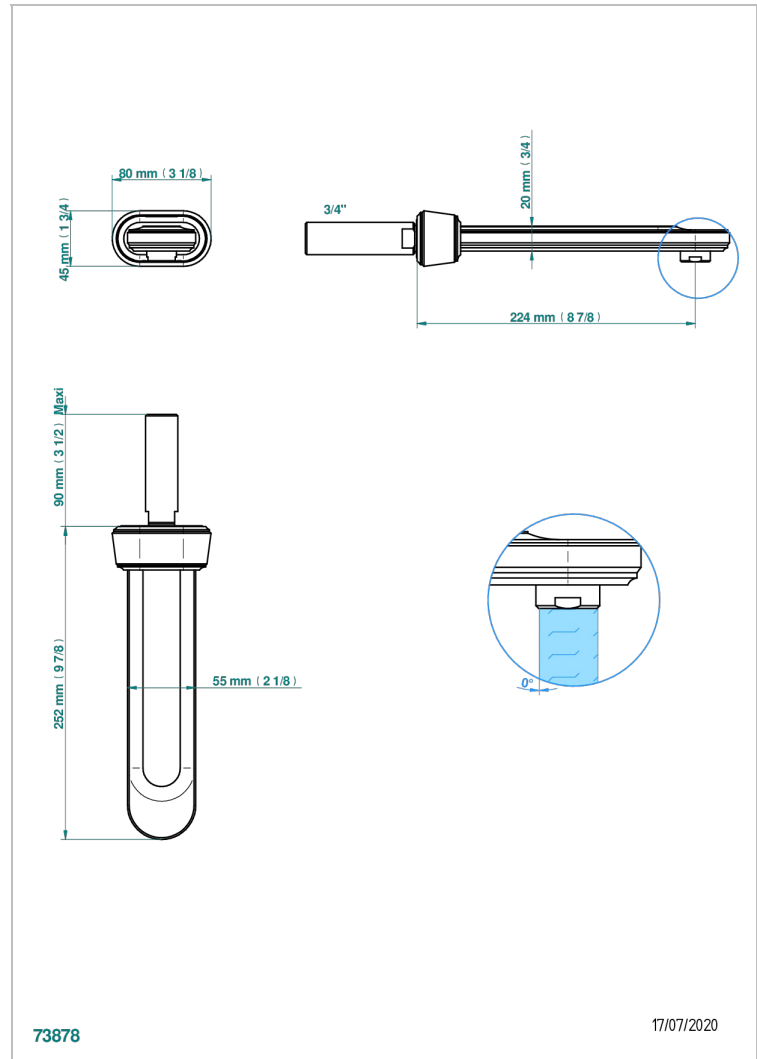

CORVAIR HOWLITE

U8F-42SGB

Wall mounted bath spout, without T junction

THG[®]
PARIS

73878

17/07/2020

CHARACTERISTIC

- Corvaire Howlite
- Wall mounted bath spout, without T junction

TECHNICAL SPECS

- Recommandé : 3 bars (max. 5 bars) - Advised : 43,5 psi (max. 72 psi)
- Bec : 35 l/min à 3 bars
- Spout : 9.26 gpm at 43.5 psi

AVAILABLE FINITIONS

Black ceram - D30
Blush PVD - H62
Brass color PVD - H49
Brown bronze color PVD - F33
Gold color PVD - H52
Graphite PVD - H64