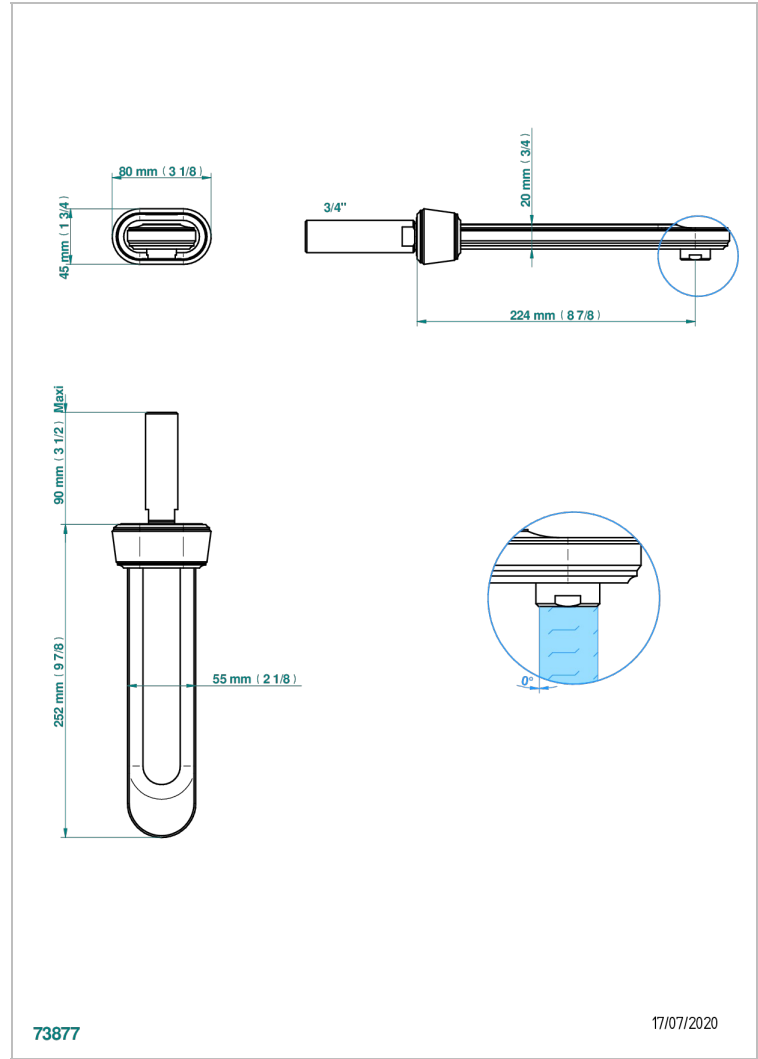

# CORVAIR CON MANETAS

U8E-42SGB

Wall mounted bath spout, without T junction

THG<sup>®</sup>  
PARIS

## CARACTERÍSTICAS

- Corvaire con manetas
- Wall mounted bath spout, without T junction

## ESPECIFICACIONES TÉCNICAS

- Recommandé : 3 bars (max. 5 bars) - Advised : 43,5 psi (max. 72 psi)
- Bec : 35 l/min à 3 bars
- Spout : 9.26 gpm at 43.5 psi