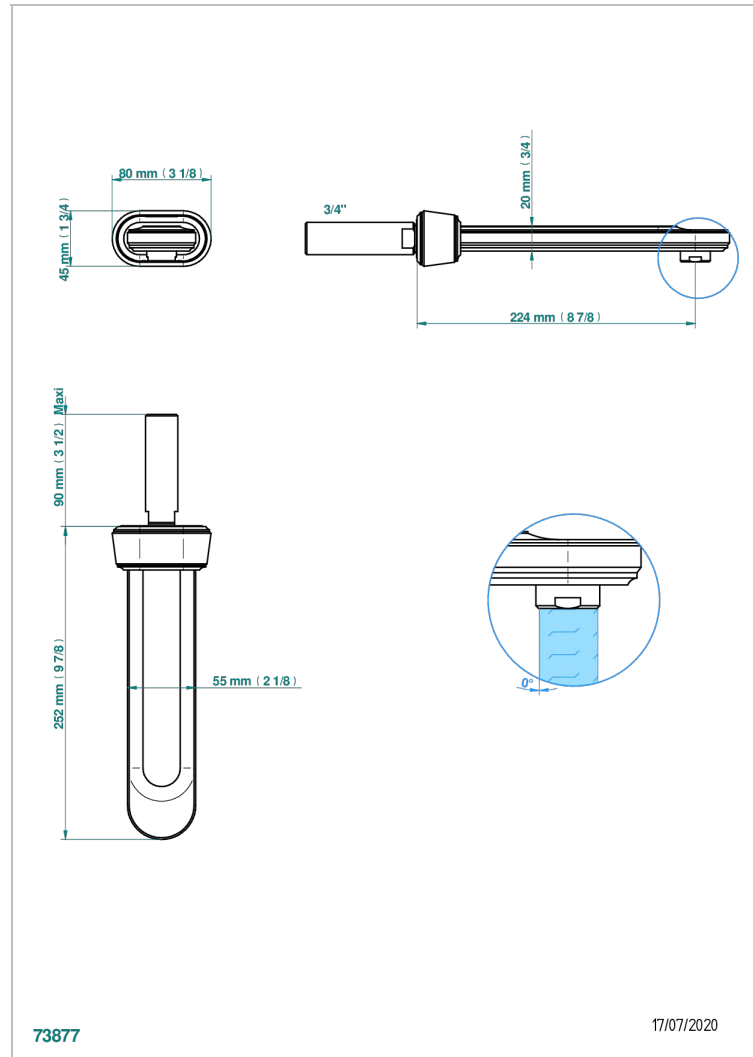

CORVAIR WITH LEVER HANDLES

U8E-42SGB

Bath spout, wall mounted

THG[®]
PARIS

73877

17/07/2020

CHARACTERISTIC

- Corvaire with lever handles
- Bath spout, wall mounted

TECHNICAL SPECS

- Recommandé : 3 bars (max. 5 bars) - Advised : 43,5 psi (max. 72 psi)
- Bec : 35 l/min à 3 bars
- Spout : 9.26 gpm at 43.5 psi

AVAILABLE FINITIONS

Black ceram - D30
Blush PVD - H62
Brass color PVD - H49
Brown bronze color PVD - F33
Chrome polished - A02
Gold color PVD - H52