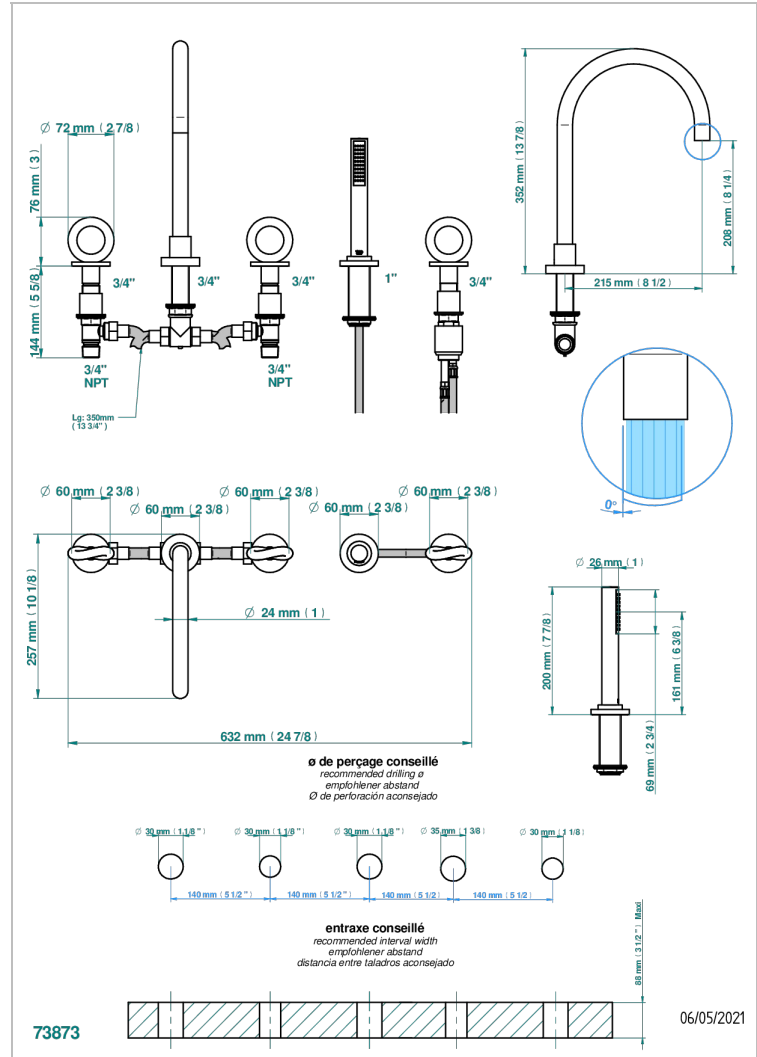

COLLECTION "O"

G4P-1132SG

THG
PARIS

5-hole bath/shower mixer with super goliath spout, 2 x 3/4" valves, and rim mounted handshower supplied by progressive cartridge mixer

CHARACTERISTIC

- Collection "O"
- 5-hole bath/shower mixer with super goliath spout, 2 x 3/4" valves, and rim mounted handshower supplied by progressive cartridge mixer

AVAILABLE FINITIONS

Antique nickel - H28
Black ceram - D30
Blush PVD - H62
Brass color PVD - H49
Brown bronze color PVD - F33
Gold color PVD - H52

Graphite PVD - H64
Lacquered light bronze - D01
Matt Umber PVD - H67
Matt blush PVD - H60
Matt brass color PVD - H50
Matt brown bronze color PVD - F34