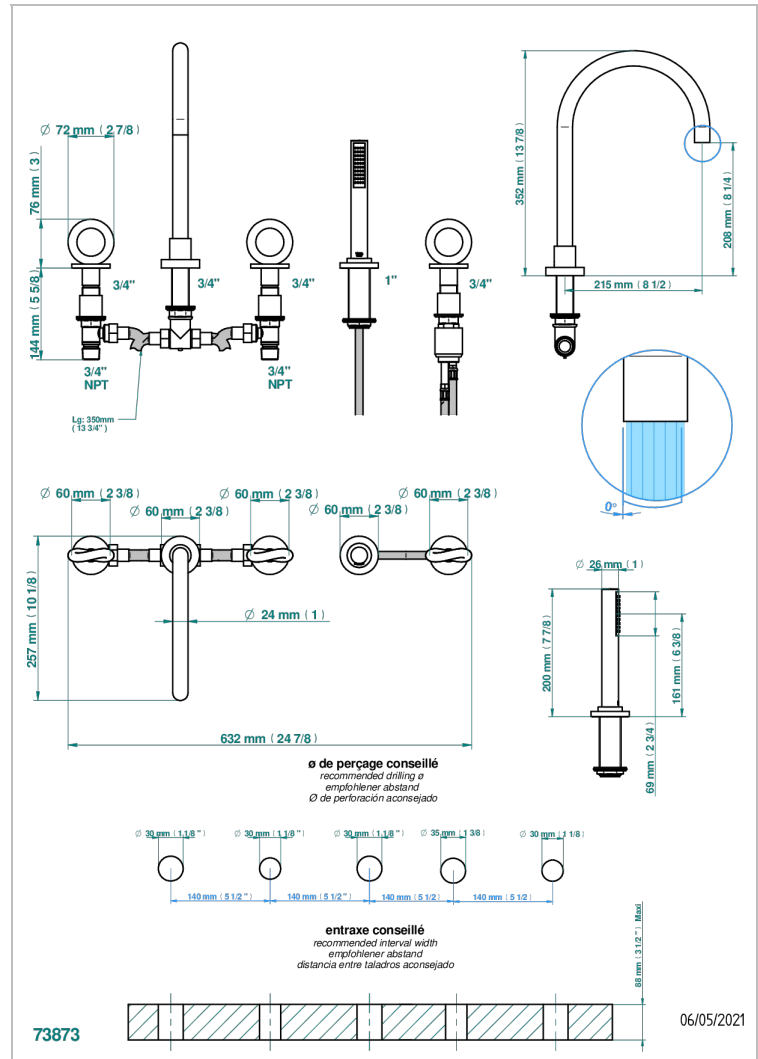

COLLECTION "O"

G4P-1132SG

THG
PARIS

5-hole bath/shower mixer with super goliath spout, 2 x 3/4" valves, and rim mounted handshower supplied by progressive cartridge mixer

CHARACTERISTIC

- Collection "O"
- 5-hole bath/shower mixer with super goliath spout, 2 x 3/4" valves, and rim mounted handshower supplied by progressive cartridge mixer

AVAILABLE FINITIONS

Antique nickel - H28
Black ceram - D30
Blush PVD - H62
Brass color PVD - H49
Brown bronze color PVD - F33
Gold color PVD - H52

Graphite PVD - H64
Lacquered light bronze - D01
Matt Umber PVD - H67
Matt blush PVD - H60
Matt brass color PVD - H50
Matt brown bronze color PVD - F34