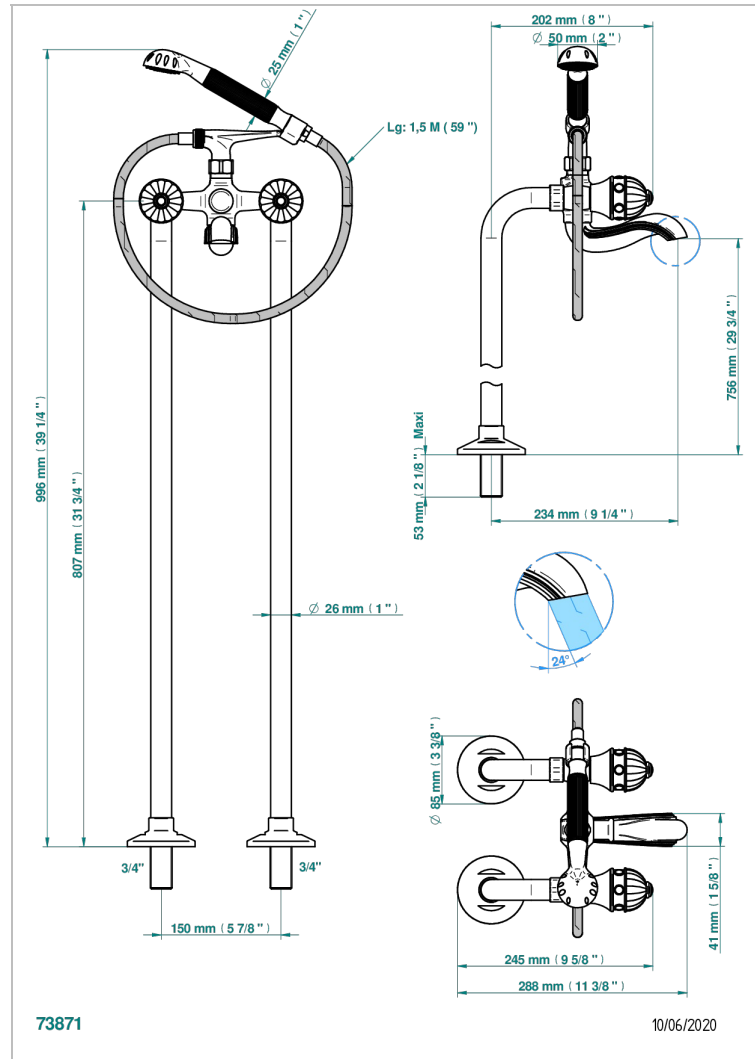

# CHEVERNY RED JASPER

A1U-13CS

Bath shower tub filler with floor risers

## CHARACTERISTIC

- ACS : 21ACCLY034