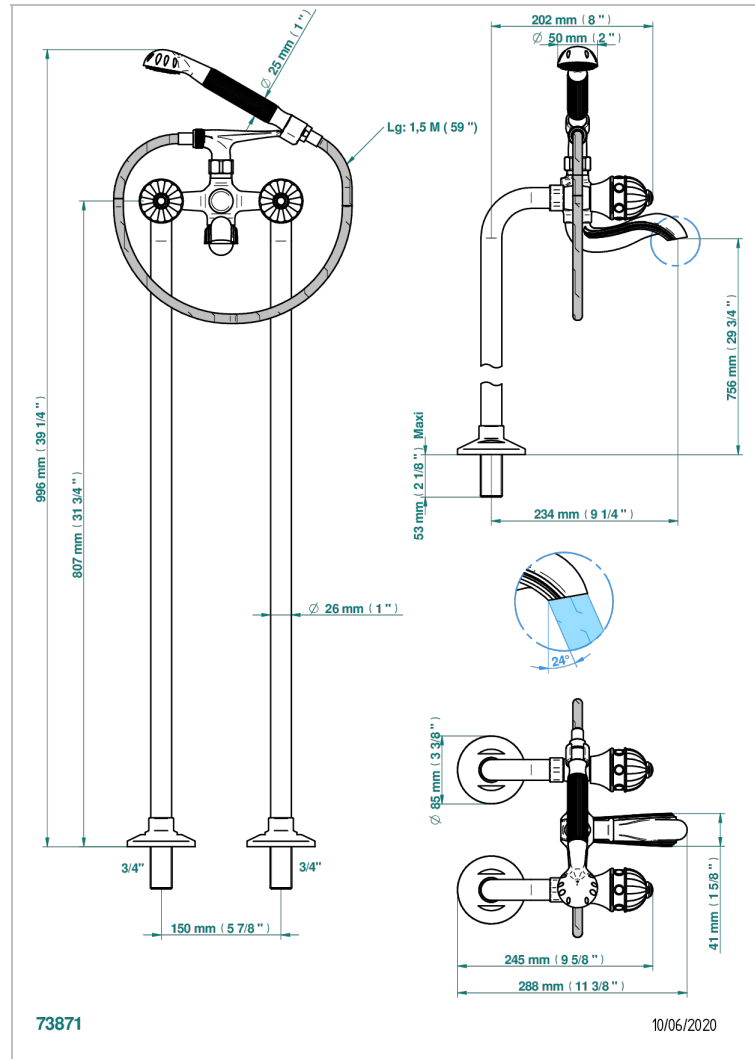

CHEVERNY RED JASPER

A1U-13CS

Free-standing bath/shower mixer with upright connections

THG[®]
PARIS

CHARACTERISTIC

- ACS : 21ACCLY034

STANDARDS

RELATED SKU'S

- Ref. G00-13800A Set of installation for tub filler

AVAILABLE FINITIONS

Antique nickel - H28
Black ceram - D30
Blush PVD - H62
Brass color PVD - H49
Brown bronze color PVD - F33
Gold color PVD - H52

Graphite PVD - H64
Matt Umber PVD - H67
Matt blush PVD - H60
Matt brass color PVD - H50
Matt brown bronze color PVD - F34
Matt chrome - C02

Umber PVD - H66