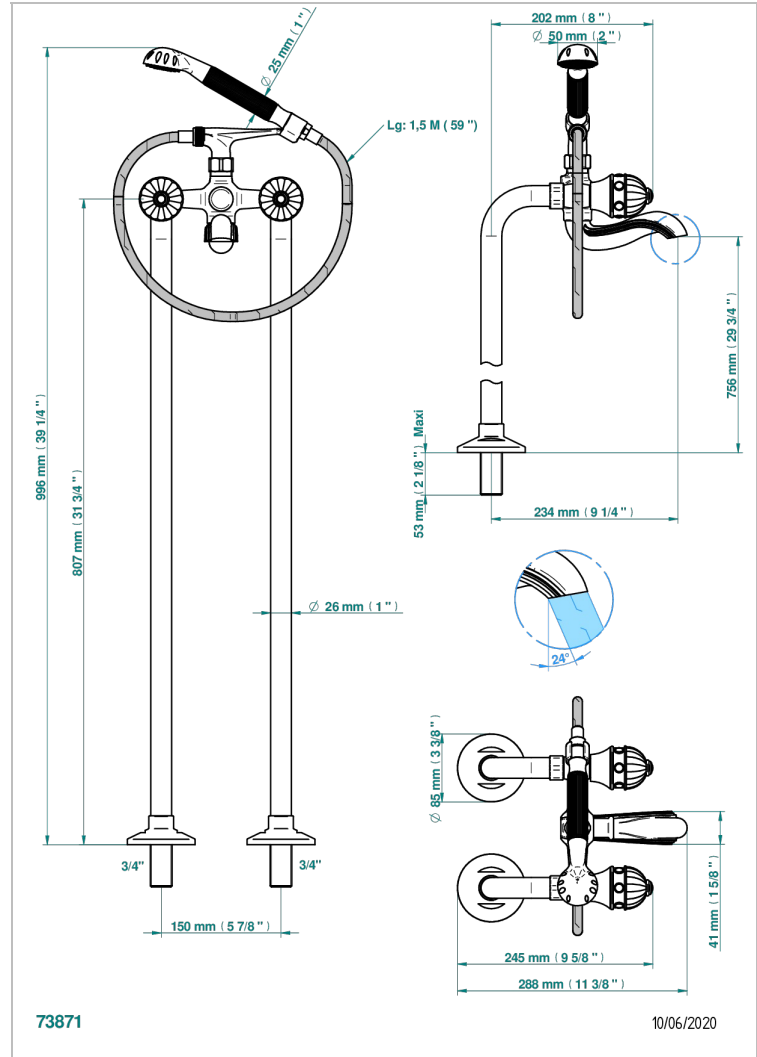

AMBOISE RED JASPER

A1L-13CS

Bath shower tub filler with floor risers

CHARACTERISTIC

- ACS : 21ACCLY034

STANDARDS

AVAILABLE FINITIONS

Black ceram - D30
Blush PVD - H62
Brass color PVD - H49
Brown bronze color PVD - F33
Chrome polished - A02
Chrome polished / gold polished - G02

Gold color PVD - H52
Gold mat - F07
Gold polished - F01
Graphite PVD - H64
Matt Umber PVD - H67
Matt blush PVD - H60

Matt brass color PVD - H50
Matt brown bronze color PVD - F34
Matt chrome (American satin) - C02
Matt gold color PVD - H53
Matt graphite PVD - H65
Matt nickel (American satin) - C01

Matt nickel color PVD - H56
Nickel antique / Sovereign - H28
Nickel color PVD - H55
Nickel polished - B01
Soft gold - F30
Soft matt gold - F31

Umber PVD - H66