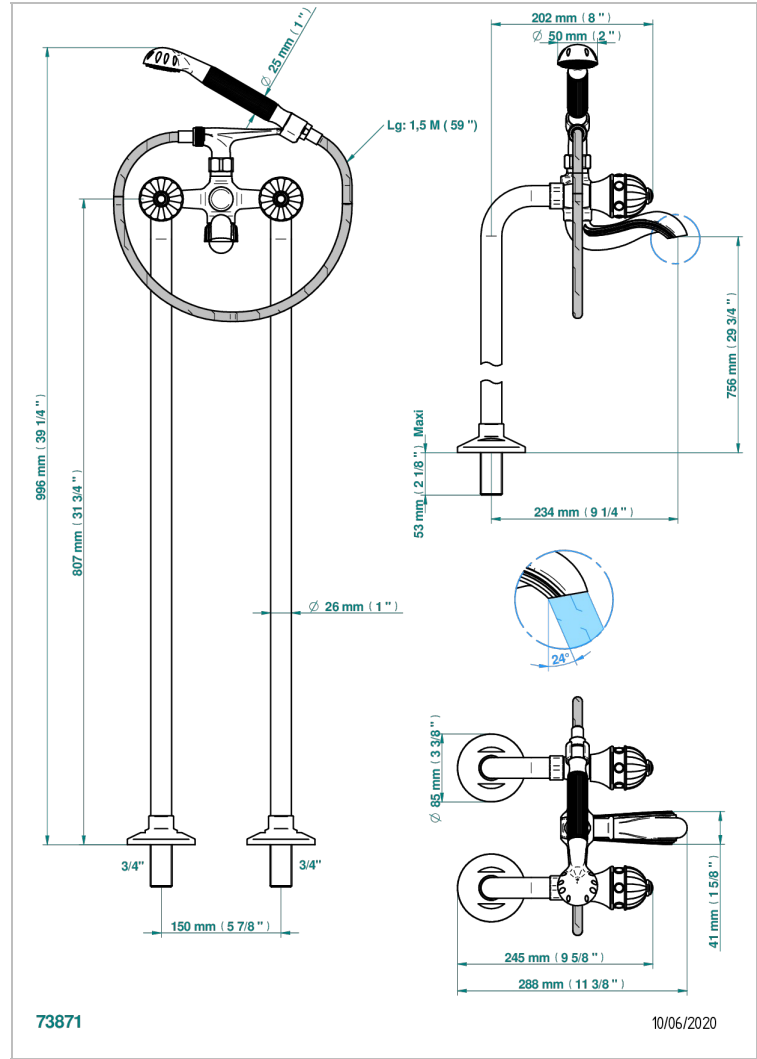

# AMBOISE RED JASPER

A1L-13CS

Free-standing bath/shower mixer with upright connections

## CHARACTERISTIC

- ACS : 21ACCLY034

## RELATED SKU'S

- Ref. G00-13800A Set of installation for tub filler