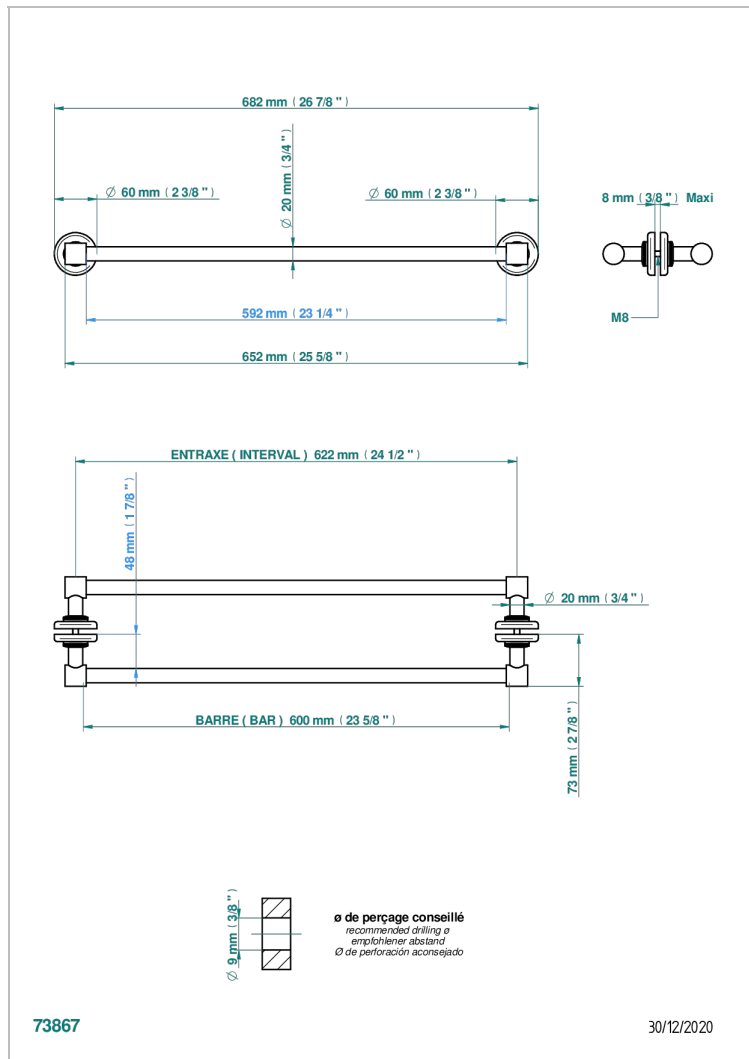

BEAUBOURG WITH LEVER

G7B-514VD

Double towel rail, to be installed back to back on glass door

特色

- Beaubourg with lever
- Double towel rail, to be installed back to back on glass door

可选饰面

Black ceram - D30
Blush PVD - H62
Graphite PVD - H64
Matt Umber PVD - H67
Matt blush PVD - H60
Matt graphite PVD - H65