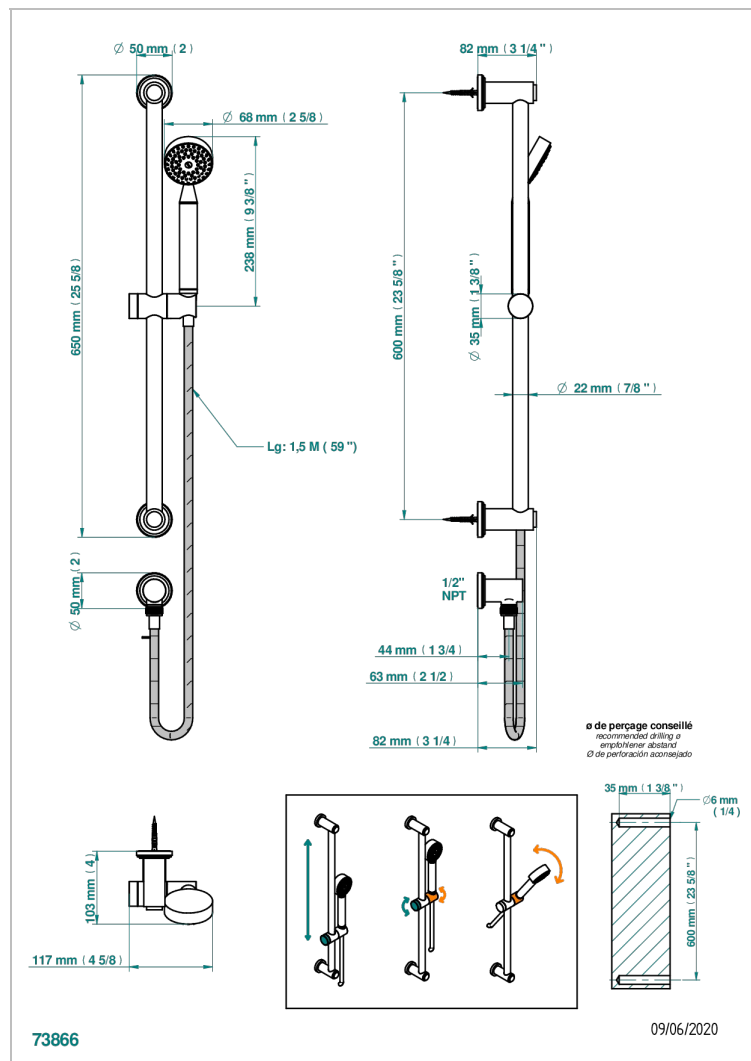

CORVAIR PORTORO WITH LEVER HANDLES

U8J-58/US

Slide bar with handsower and elbow

CHARACTERISTIC

- Corvaair Portoro with lever handles
- Slide bar with handsower and elbow

AVAILABLE FINITIONS

Black ceram - D30
Blush PVD - H62
Brass color PVD - H49
Brown bronze color PVD - F33
Chrome polished - A02
Gold color PVD - H52

Gold mat - F07
Gold polished - F01
Graphite PVD - H64
Light coated bronze - D01
Matt Umber PVD - H67
Matt blush PVD - H60

Matt brass color PVD - H50
Matt brown bronze color PVD - F34
Matt chrome (American satin) - C02
Matt gold color PVD - H53
Matt graphite PVD - H65
Matt nickel (American satin) - C01

Matt nickel color PVD - H56
Nickel color PVD - H55
Nickel polished - B01
Soft gold - F30
Soft matt gold - F31
Umber PVD - H66