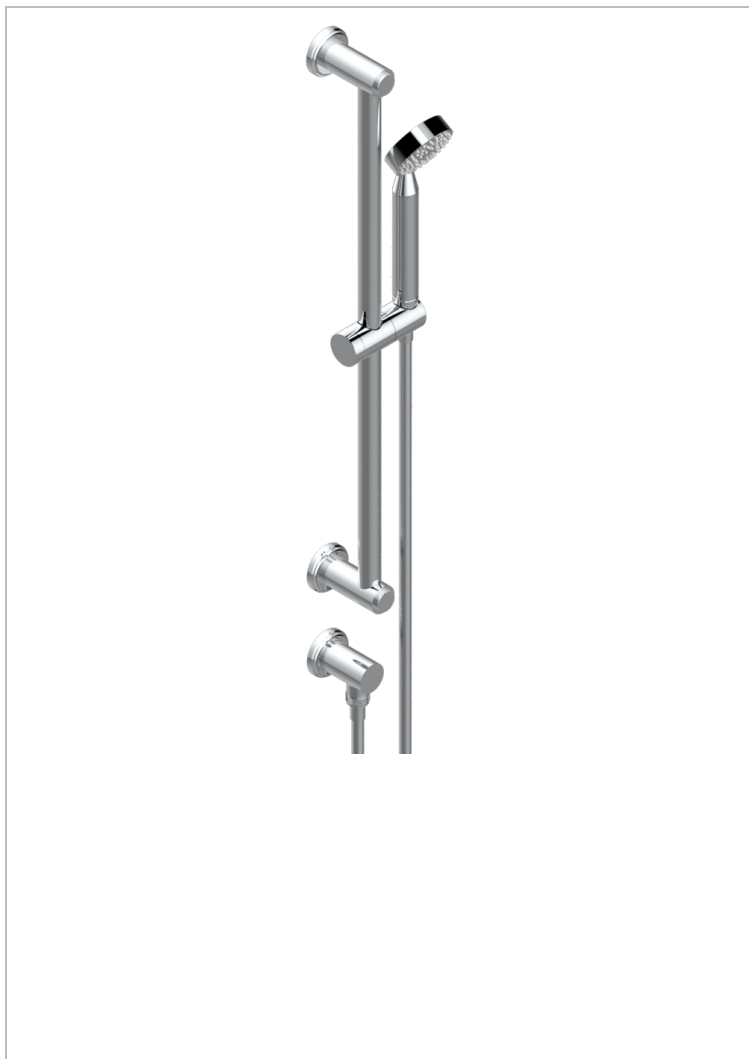

CORVAIR HOWLITE WITH LEVER HANDLES

U8G-58/US

Slide bar with handsower and elbow

CHARACTERISTIC

- Corvair Howlite with lever handles
- Slide bar with handsower and elbow

AVAILABLE FINITIONS

Black ceram - D30
Blush PVD - H62
Brass color PVD - H49
Brown bronze color PVD - F33
Chrome polished - A02
Gold color PVD - H52

Gold mat - F07
Gold polished - F01
Graphite PVD - H64
Light coated bronze - D01
Matt Umber PVD - H67
Matt blush PVD - H60

Matt brass color PVD - H50
Matt brown bronze color PVD - F34
Matt chrome (American satin) - C02
Matt gold color PVD - H53
Matt graphite PVD - H65
Matt nickel (American satin) - C01

Matt nickel color PVD - H56
Nickel color PVD - H55
Nickel polished - B01
Soft gold - F30
Soft matt gold - F31
Umber PVD - H66