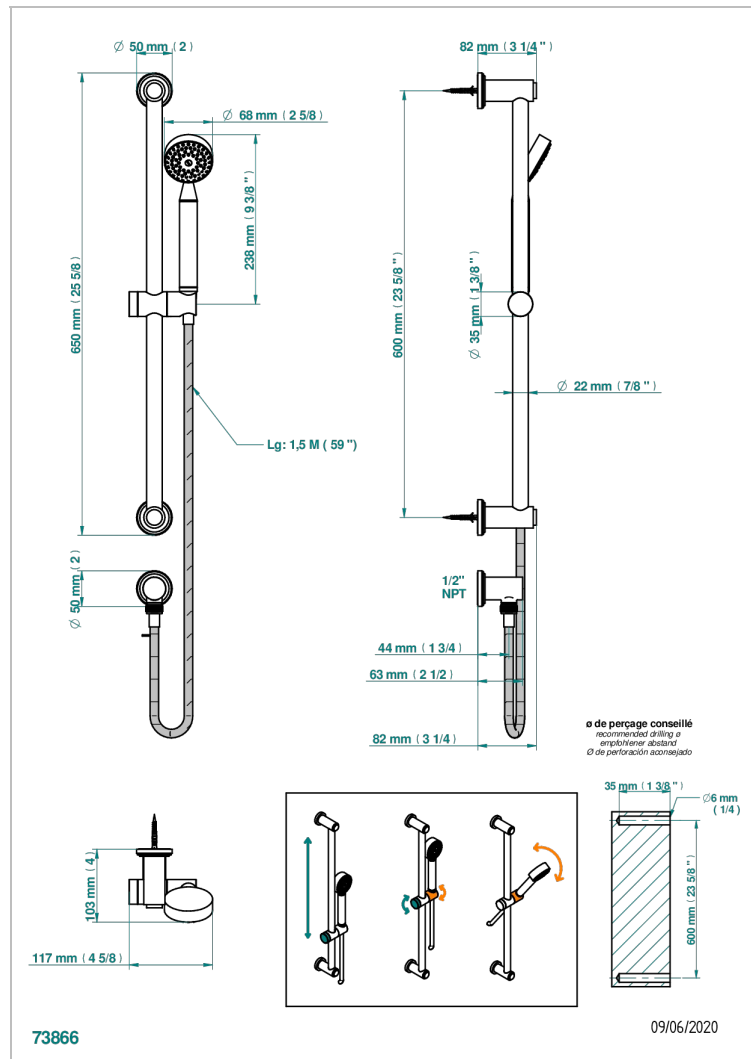

CORVAIR HOWLITE WITH LEVER HANDLES

U8G-58/US

Slide bar with handsower and elbow

CHARACTERISTIC

- Corvair Howlite with lever handles
- Slide bar with handsower and elbow

AVAILABLE FINITIONS

Black ceram - D30
Blush PVD - H62
Brass color PVD - H49
Brown bronze color PVD - F33
Chrome polished - A02
Gold color PVD - H52

Gold mat - F07
Gold polished - F01
Graphite PVD - H64
Light coated bronze - D01
Matt Umber PVD - H67
Matt blush PVD - H60

Matt brass color PVD - H50
Matt brown bronze color PVD - F34
Matt chrome (American satin) - C02
Matt gold color PVD - H53
Matt graphite PVD - H65
Matt nickel (American satin) - C01

Matt nickel color PVD - H56
Nickel color PVD - H55
Nickel polished - B01
Soft gold - F30
Soft matt gold - F31
Umber PVD - H66