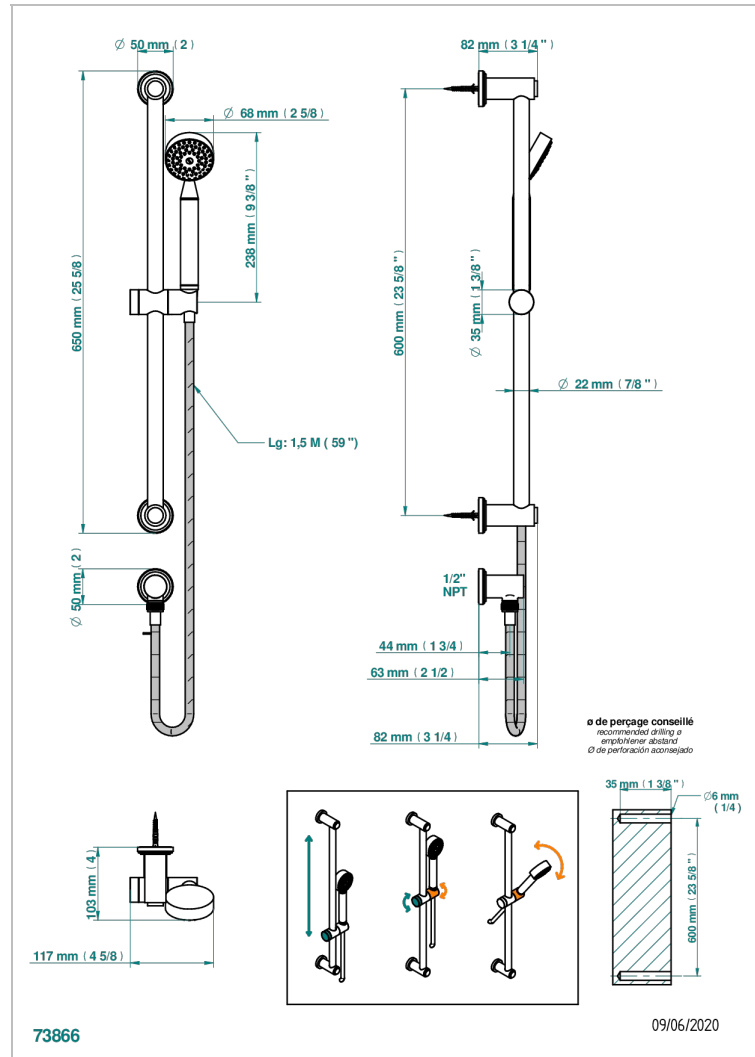

CORVAIR HOWLITE

U8F-58/US

Slide bar with handsower and elbow

CHARACTERISTIC

- Corvoir Howlite
- Slide bar with handsower and elbow

AVAILABLE FINITIONS

Black ceram - D30
Blush PVD - H62
Brass color PVD - H49
Brown bronze color PVD - F33
Chrome polished - A02
Gold color PVD - H52

Gold mat - F07
Gold polished - F01
Graphite PVD - H64
Light coated bronze - D01
Matt Umber PVD - H67
Matt blush PVD - H60

Matt brass color PVD - H50
Matt brown bronze color PVD - F34
Matt chrome (American satin) - C02
Matt gold color PVD - H53
Matt graphite PVD - H65
Matt nickel (American satin) - C01

Matt nickel color PVD - H56
Nickel color PVD - H55
Nickel polished - B01
Soft gold - F30
Soft matt gold - F31
Umber PVD - H66