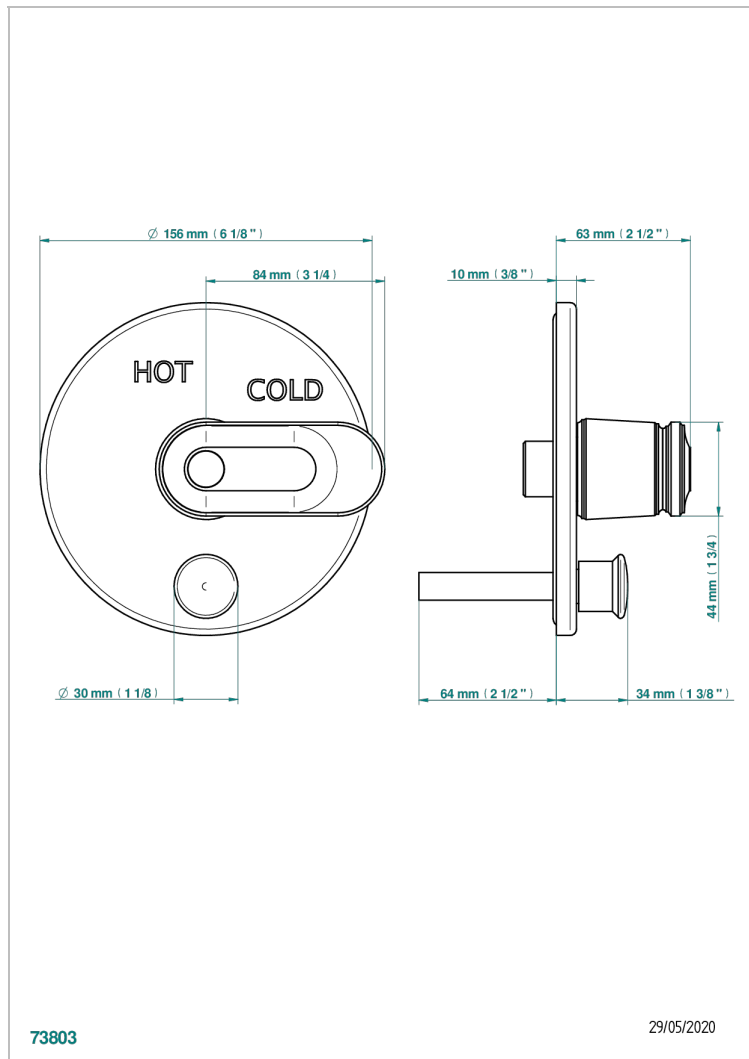

CORVAIR FIOR DI BOSCO WITH LEVER HANDLES

U8L-321B

Trim only for pressure balance with diverter system

CHARACTERISTIC

- Corvoir Fior di Bosco with lever handles
- Trim only for pressure balance with diverter system