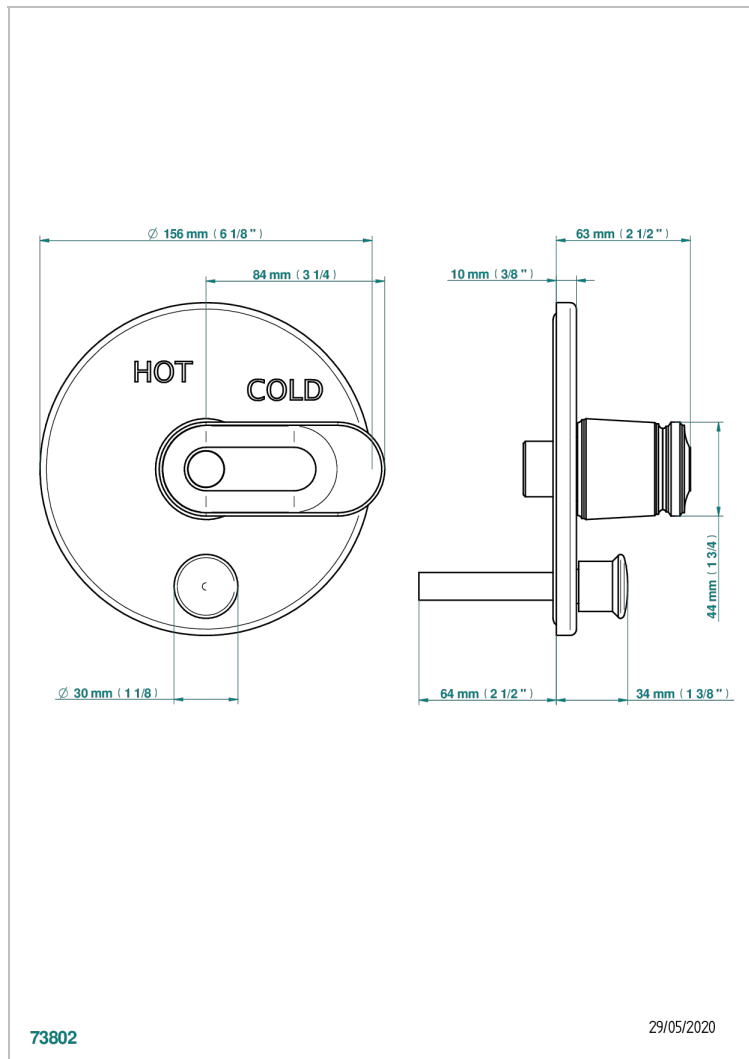

CORVAIR PORTORO WITH LEVER HANDLES

U8J-321B

Trim only for pressure balance with diverter system

THG[®]
PARIS

CHARACTERISTIC

- Corvaair Portoro with lever handles
- Trim only for pressure balance with diverter system