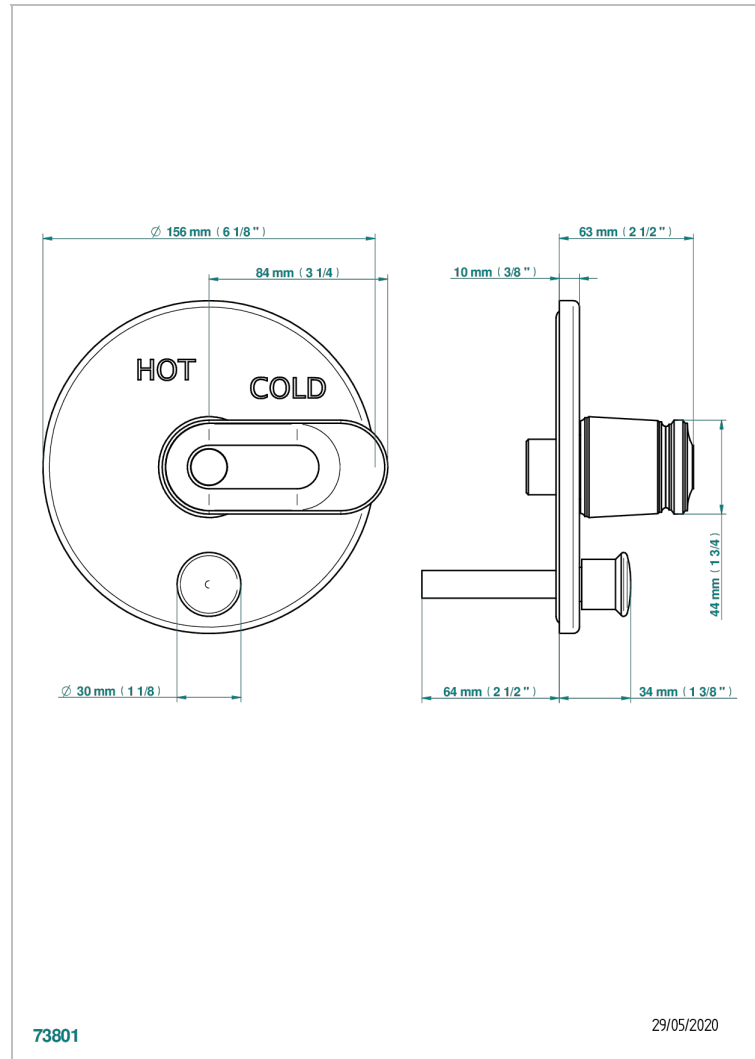

# CORVAIR HOWLITE WITH LEVER HANDLES

U8G-321B

Trim only for pressure balance with diverter system

## CHARACTERISTIC

- Corvaire Howlite with lever handles
- Trim only for pressure balance with diverter system