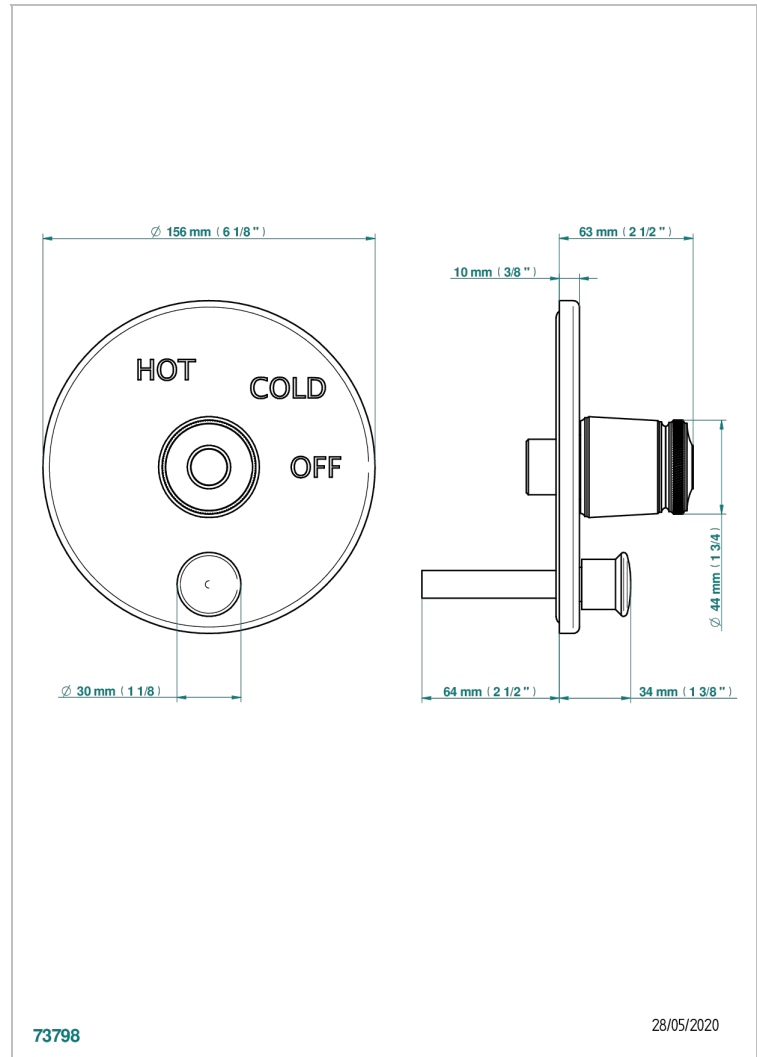

CORVAIR FIOR DI BOSCO

U8K-321B

Trim only for pressure balance with diverter system

THG[®]
PARIS

73798

28/05/2020

CHARACTERISTIC

- Corvaire Fior di Bosco
- Trim only for pressure balance with diverter system