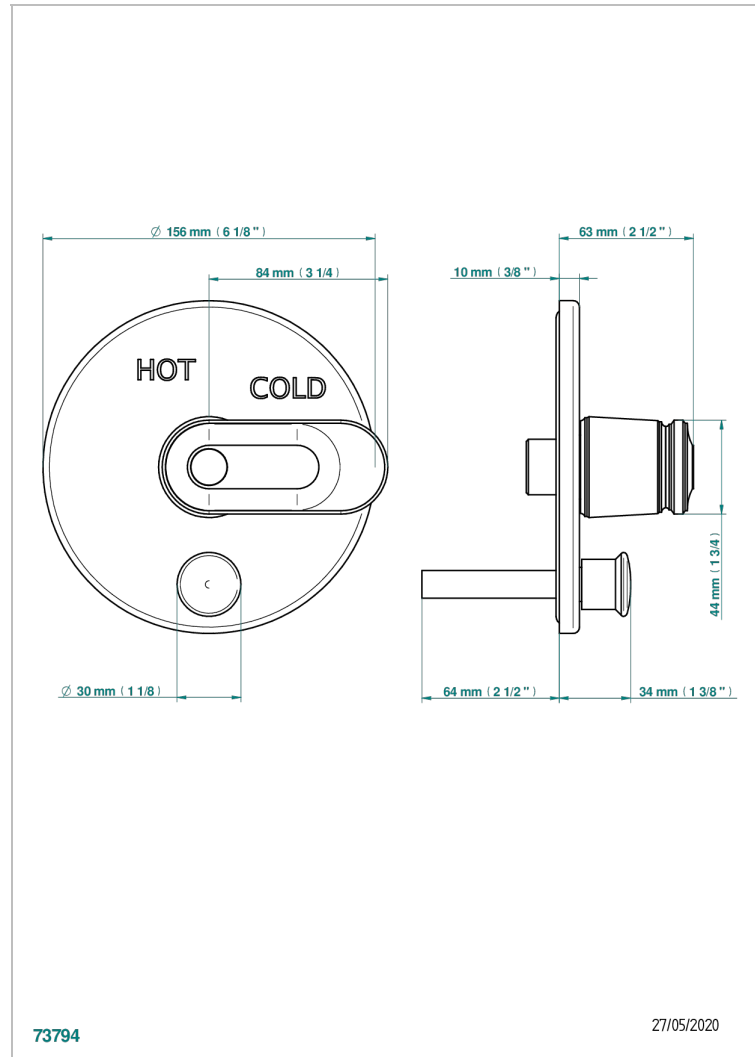

CORVAIR WITH LEVER HANDLES

U8E-321B

Trim only for pressure balance with diverter system

73794

27/05/2020

CHARACTERISTIC

- Corvaire with lever handles
- Trim only for pressure balance with diverter system

AVAILABLE FINITIONS