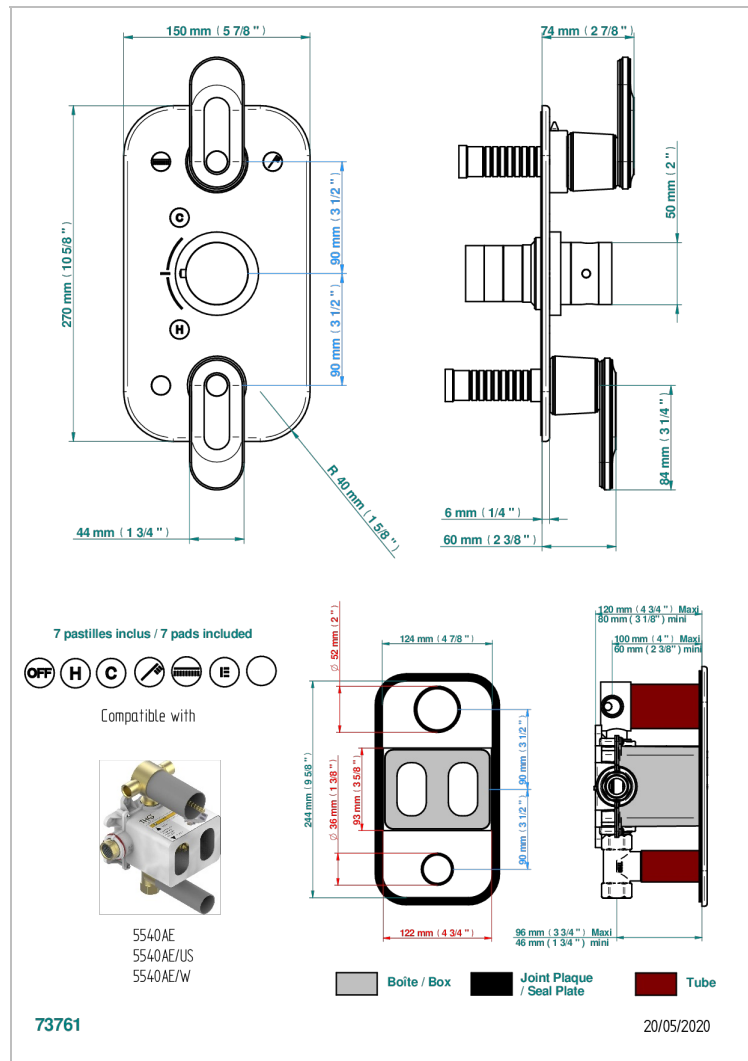

# CORVAIR WITH LEVER HANDLES

U8E-5540BE

Trim for THG thermostat 3 functions , with one off function and 2 outlets and one single off function - rough part supplied with fixing box ref. 5 540AE/US

## CHARACTERISTIC

- ASME : ASME A112.18.1-2011/CSA B125.1-11
- DVGW : DW-6512CQ0608

## RELATED SKU'S

- Ref. G00-5100G Reinforced stop ring for THG thermostatic with fixing set
- Ref. G00-5540AE/US Thg thermostat with wax cartridge with one stop valve, 2 outlets and another stop valve, delivered with a built-in box, no trim