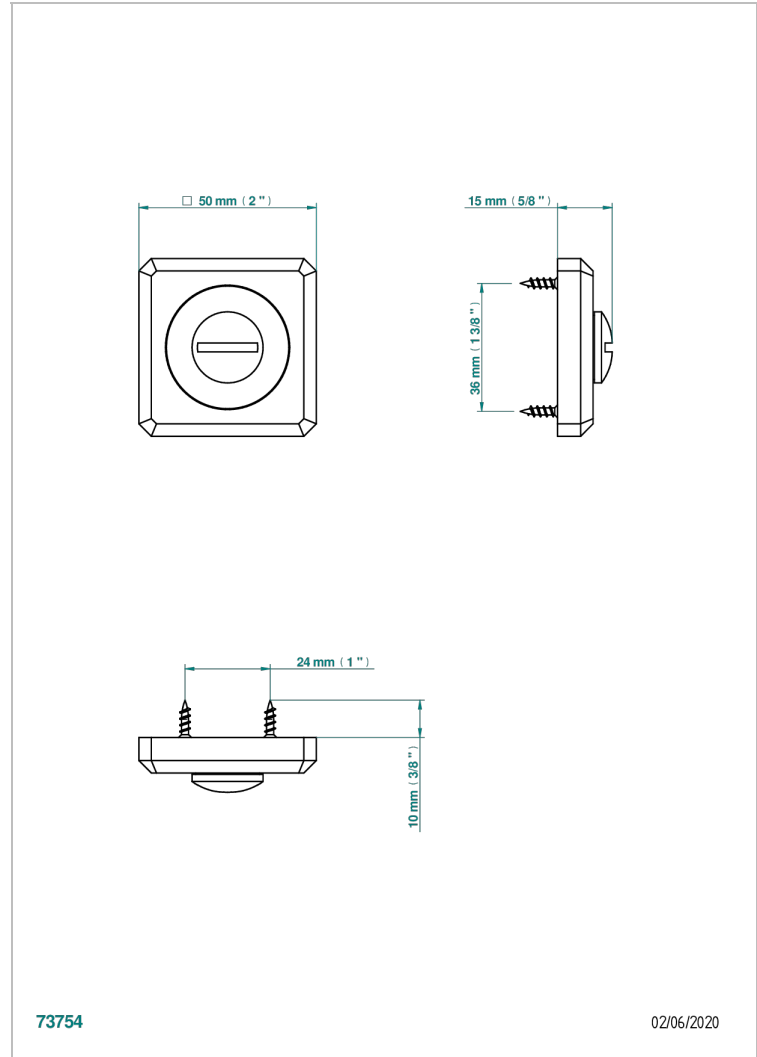

COLLECTION BERLIN

B8E-DWA1D

Emergency release (supplied without square)

73754

02/06/2020

CHARACTERISTIC

- Collection Berlin
- Emergency release (supplied without square)

AVAILABLE FINITIONS

Black ceram - D30
Blush PVD - H62
Brass color PVD - H49
Brown bronze color PVD - F33
Gold color PVD - H52
Graphite PVD - H64

Lacquered light bronze - D01
Matt Umber PVD - H67
Matt blush PVD - H60
Matt brass color PVD - H50
Matt brown bronze color PVD - F34
Matt gold - F07

Matt gold color PVD - H53
Matt graphite PVD - H65
Matt nickel (color finish) - C01
Matt nickel color PVD - H56
Nickel color PVD - H55
Polished chrome (color finish) - A02

Polished gold (color finish) - F01
Polished nickel - B01
Soft gold - F30
Soft matt gold - F31
Umber PVD - H66