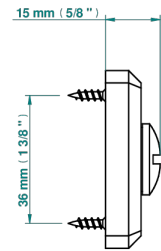

COLLECTION BERLIN

B8E-DWA1D

Emergency release (supplied without square)

THG[®]
PARIS

73754

02/06/2020

ХАРАКТЕРИСТИКИ

- Collection Berlin
- Emergency release (supplied without square)