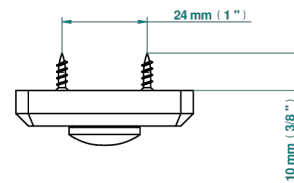

COLLECTION BERLIN

B8E-DWA1D

Emergency release (supplied without square)

THG[®]
PARIS

73754

02/06/2020

ХАРАКТЕРИСТИКИ

- Collection Berlin
- Emergency release (supplied without square)