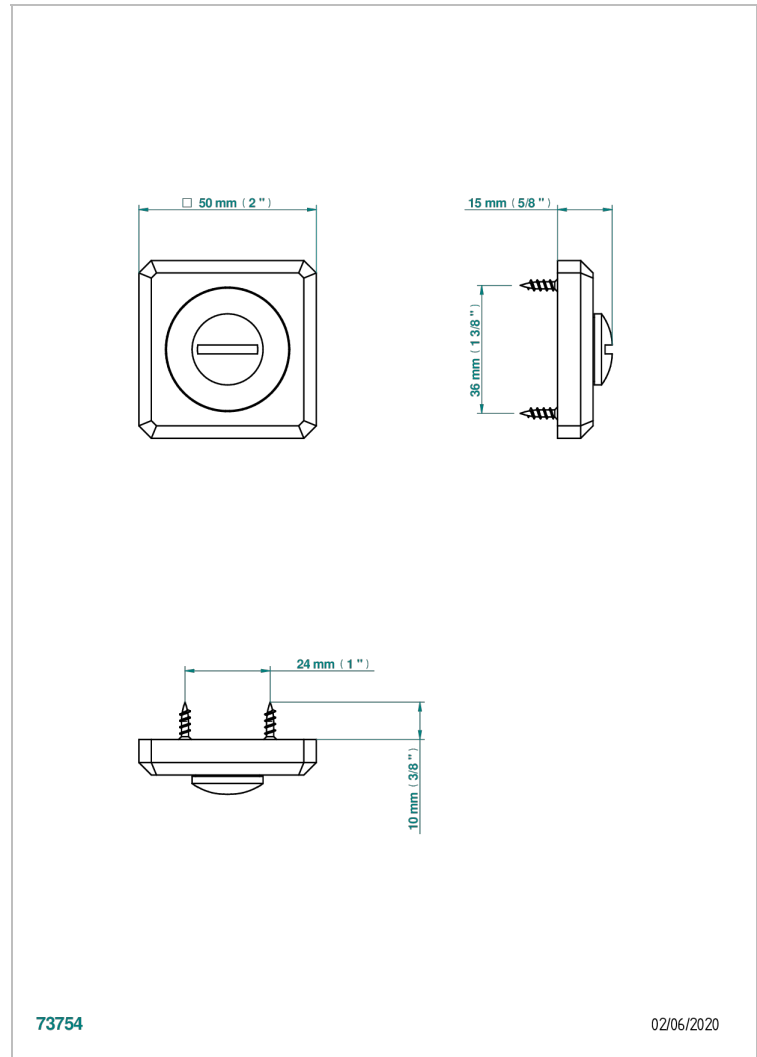

COLLECTION BERLIN

B8E-DWA1D

Emergency release (supplied without square)

73754

02/06/2020

CHARACTERISTIC

- Collection Berlin
- Emergency release (supplied without square)

AVAILABLE FINITIONS