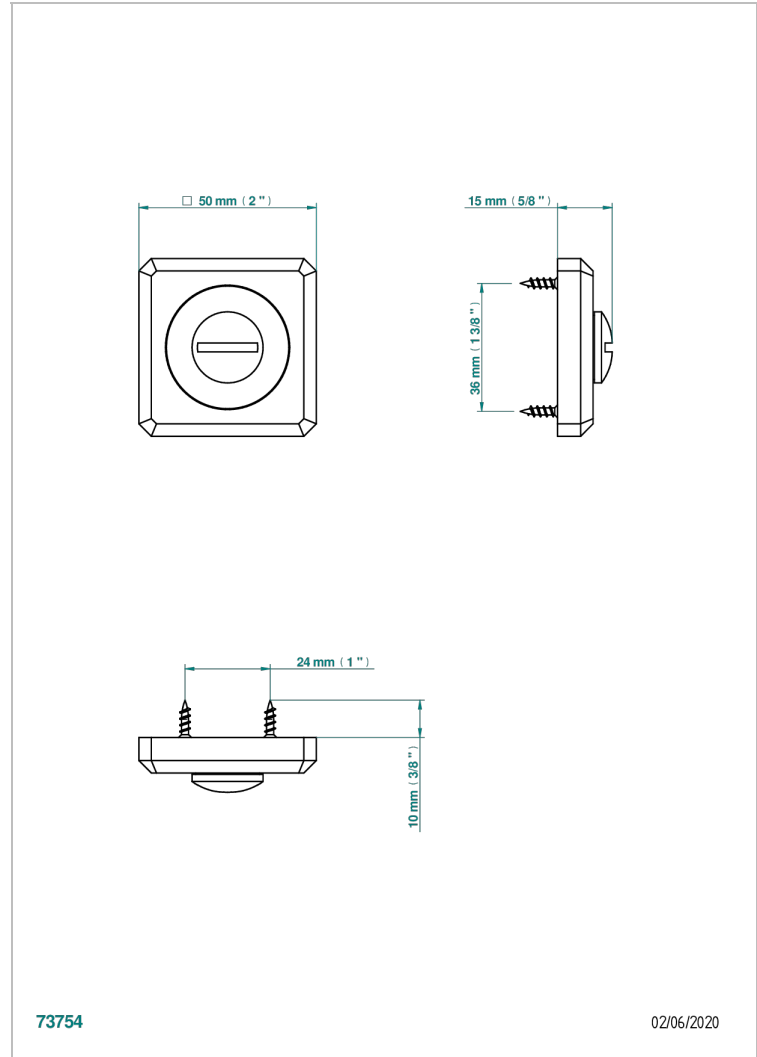

COLLECTION BERLIN

B8E-DWA1D

Emergency release (supplied without square)

THG[®]
PARIS

特色

- Collection Berlin
- Emergency release (supplied without square)

可选饰面

Black ceram - D30
Blush PVD - H62
Graphite PVD - H64
Matt Umber PVD - H67
Matt blush PVD - H60
Matt graphite PVD - H65